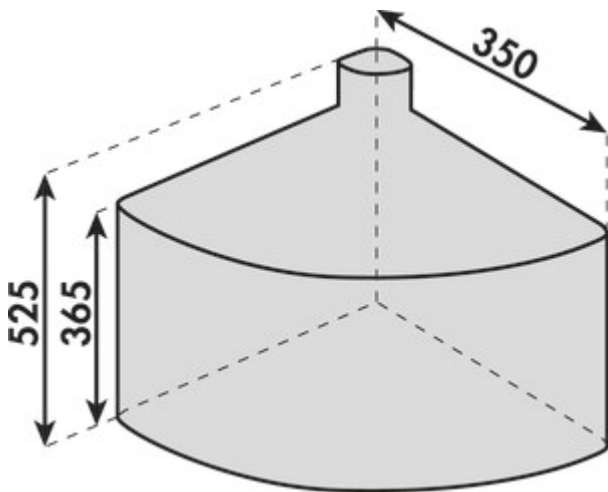

Cabbi[®] junior 2

Product number: 8013201
 Configuration: anthracite

Configuration options
 8013201 | anthracite

- ✓ For swivel technology
- ✓ swivel technology
- ✓ 18 l
- waste capacity 18 (2 x 9) liters
- technology: swivel technology
- fitting: cabinet bottom/-wall

[more infos...](#)

Technical data

Article type	Waste collection system	Opening technology	swivel technology
Mounting/Fixing	cabinet bottom cabinet wall	Total volume	18 l
Cabinet width	400 mm	Volume/content container 1	9 l
Shape	angular	Volume/content container 2	9 l
Number of containers	2	Design	For swivel technology