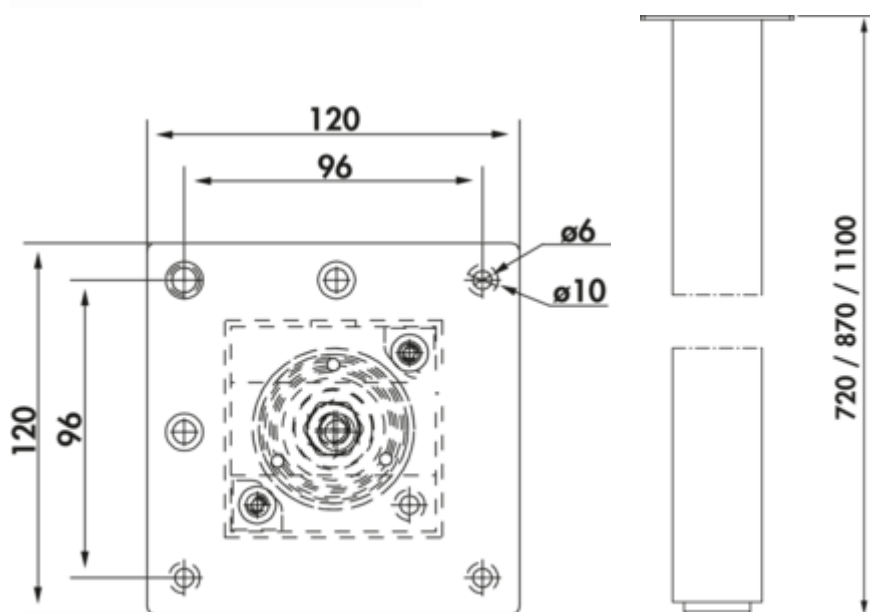

Connero 1

Product number: 3011105
Configuration: black matt, H 720 mm

Configuration options

3011105 | black matt, H 720 mm
3011106 | black matt, H 870 mm
3011107 | black matt, H 1100 mm

- ✓ Support foot
- ✓ square
- ✓ straight

Supporting foot, square, may not be shortened.

- height plus 5 mm height adjustment
- tube 70 x 70 mm
- can be mounted flush to corner/centrally
- load-bearing capacity ca. 120 kg

[more infos...](#)

Technical data

Article type	Support foot	Length of the supply line (primary)	1.900 mm
Height	720 mm	With mounting plate	Yes
Width	70 mm	Carrying capacity	120 kg
Properties	cannot be shortened	Tube dimension	70 x 70 mm
Mounting/Fixing	flush with the corner possible in the middle	Height adjustment	5 mm
Surface/coating	matt	Support element version	straight
Shape	square	Mounting height on console	2 mm

Dimensional sketch (PDF)