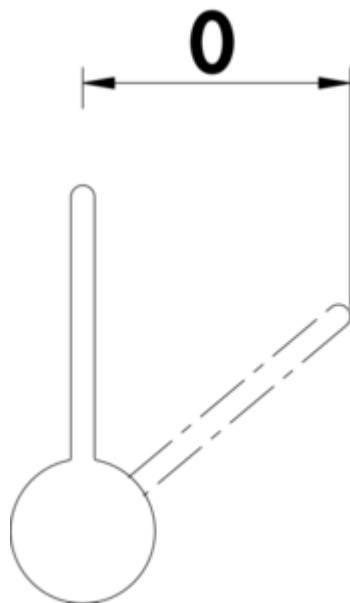

- ✓ Sink faucet
- ✓ high pressure
- ✓ with swivelling outlet

Single lever faucet. With swivelling outlet, side lever and ceramic cartridge.

- swivel range 360°
- drill Ø 34–38 mm

[more infos...](#)

## Technical data

Article type	Sink faucet	Swivel range outlet	360°
Brand	Wasserwerk	Type of fitting	Single lever faucet
Number of handles	1	Operating pressure	high pressure
Total installation height	430 mm	Width	50 mm
Height	430 mm	Mounting/Fixing	Quick installation: mounting with M33 x 1.5 threaded studs and locking screws
Outreach	220 mm	Swivel range handle	0 °
Outlet	with swivelling outlet	Number of tap holes	1
Discharge height	245 mm	Hoses preassembled	Yes
Operating mode	Lever	ECO function	energy-saving cold start function
Drilling diameter	34-38 mm	Minimum distance wall to centre tap hole	0 mm
Handle position	side lever	Connection hoses	800 mm
Cartridge with ceramic sealing discs	Yes		