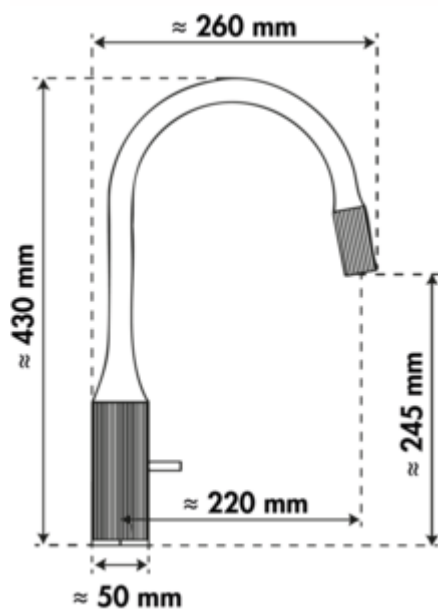

## Wasserwerk Grace

Product number: 5021341

Configuration: stainless steel coloured-black matt, high pressure

- ✓ Sink faucet
- ✓ high pressure
- ✓ with swivelling outlet

Single lever faucet. With swivelling outlet, side lever and ceramic cartridge.

- swivel range 360°
- drill Ø 34–38 mm

[more infos...](#)

## Technical data

Article type	Sink faucet	Swivel range outlet	360°
Brand	Wasserwerk	Type of fitting	Single lever faucet
Number of handles	1	Operating pressure	high pressure
Total installation height	430 mm	Width	50 mm
Height	430 mm	Mounting/Fixing	Quick installation: mounting with M33 x 1.5 threaded studs and locking screws
Outreach	220 mm	Swivel range handle	0 °
Outlet	with swivelling outlet	Number of tap holes	1
Discharge height	245 mm	Hoses preassembled	Yes
Operating mode	Lever	ECO function	energy-saving cold start function
Drilling diameter	34-38 mm	Minimum distance wall to centre tap hole	0 mm
Handle position	side lever	Connection hoses	800 mm
Cartridge with ceramic sealing discs	Yes		