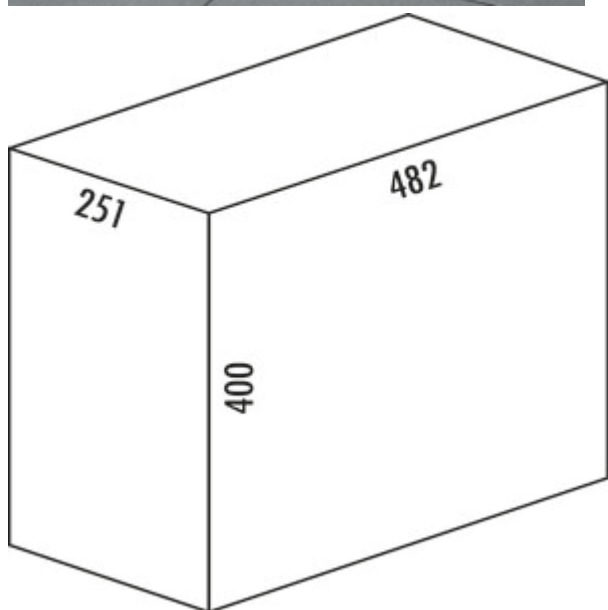

Trenta 7

Product number: 8011042
Configuration: graphite grey

Configuration options

8011042 | graphite grey

- ✓ Pull-out technology for rotating doors
- ✓ full pull-out
- ✓ 29 l
- waste capacity 29 (2 x 7/1 x 15) liters
- technology: full pull-out
- fitting: cabinet bottom

[more infos...](#)

Technical data

Article type	Waste collection system	Number of containers	3
Width	251 mm	Opening technology	full pull-out
Mounting/Fixing	cabinet bottom	Total volume	29 l
Cabinet width	300 mm	Volume/content container 1	7 l
Shape	angular	Volume/content container 2	7 l
Material container	plastic	Volume/content container 3	15 l
Colour total cover	graphite grey	Design	Pull-out technology for rotating doors
Cover	Yes	Volume/Content container	7/7/15
Lid type(s)	Complete lid		

Spare Parts

8010110 Replacement container, Single bucket, graphite grey, 15 liters