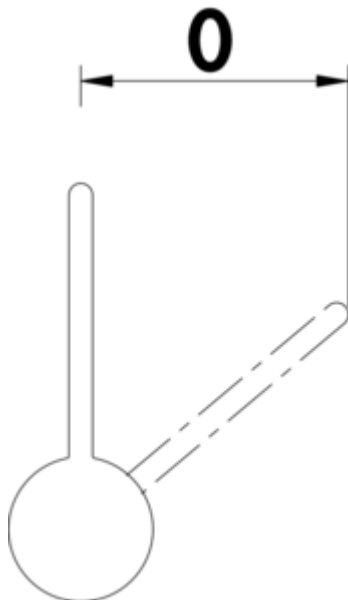

SERVIZIO Namor® 3 window fitting

Product number: 5025033

Configuration: stainless steel, high pressure

Configuration options

5025033 | stainless steel, high pressure

5025034 | black matt, high pressure

- ✓ Sink faucet
- ✓ high pressure
- ✓ with swivelling outlet

Single lever faucet. With swivelling outlet, side lever, laminar aerator and ceramic cartridge.

— height when tilted only 25 mm

— swivel range 120°

— drill Ø 35 mm

— corresponds to the German and European drinking water regulation/directive

[more infos...](#)

Technical data

Article type	Sink faucet	Swivel range outlet	120°
Brand	SERVIZIO	Beam type	Laminar beam
Number of handles	1	Type of fitting	Single lever faucet
Height	306 mm	Operating pressure	high pressure
Outreach	220 mm	Width	48 mm
Outlet	with swivelling outlet	Material	stainless steel
Discharge height	280 mm	Window fitting	Yes
Operating mode	Lever	Swivel range handle	0 °
Drilling diameter	35 mm	ECO function	energy-saving cold start function
Handle position	side lever	Length shower hose	800 mm
Lever length	106 mm	Height tilted	25 mm
Cartridge with ceramic sealing discs	Yes	Connection hoses	800 mm