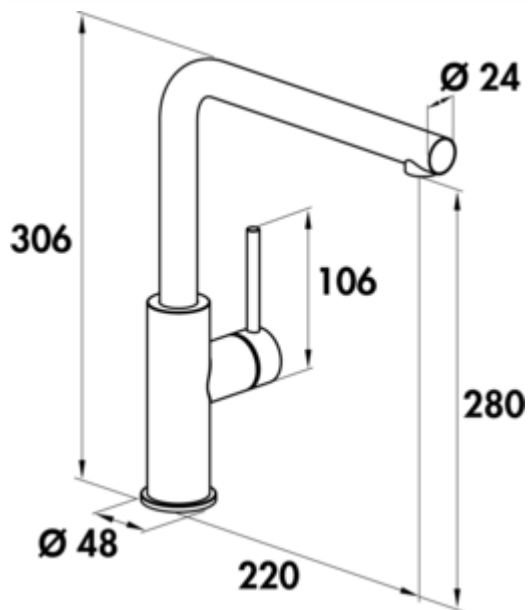

SERVIZIO Namor® 3 window fitting

Product number: 5025033

Configuration: stainless steel, high pressure

Configuration options

5025033 | stainless steel, high pressure

5025034 | black matt, high pressure

- ✓ Sink faucet
- ✓ high pressure
- ✓ with swivelling outlet

Single lever faucet. With swivelling outlet, side lever, laminar aerator and ceramic cartridge.

— height when tilted only 25 mm

— swivel range 120°

— drill Ø 35 mm

— corresponds to the German and European drinking water regulation/directive

[more infos...](#)

Technical data

Article type	Sink faucet	Swivel range outlet	120°
Brand	SERVIZIO	Beam type	Laminar beam
Number of handles	1	Type of fitting	Single lever faucet
Height	306 mm	Operating pressure	high pressure
Outreach	220 mm	Width	48 mm
Outlet	with swivelling outlet	Material	stainless steel
Discharge height	280 mm	Window fitting	Yes
Operating mode	Lever	Swivel range handle	0 °
Drilling diameter	35 mm	ECO function	energy-saving cold start function
Handle position	side lever	Length shower hose	800 mm
Lever length	106 mm	Height tilted	25 mm
Cartridge with ceramic sealing discs	Yes	Connection hoses	800 mm