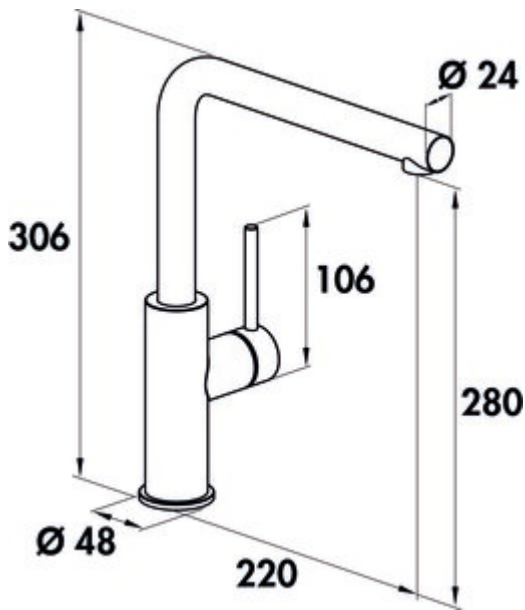

## SERVIZIO Namor® 3 window fitting

Product number: 5025033

Configuration: stainless steel, high pressure

### Configuration options

5025033 | stainless steel, high pressure

5025034 | black matt, high pressure

- ✓ Sink faucet
- ✓ high pressure
- ✓ with swivelling outlet

Single lever faucet. With swivelling outlet, side lever, laminar aerator and ceramic cartridge.

- height when tilted only 25 mm
- swivel range 120°
- drill Ø 35 mm
- corresponds to the German and European drinking water regulation/directive

[more infos...](#)

### Technical data

Article type	Sink faucet	Swivel range outlet	120°
Brand	SERVIZIO	Beam type	Laminar beam
Number of handles	1	Type of fitting	Single lever faucet
Height	306 mm	Operating pressure	high pressure
Outreach	220 mm	Width	48 mm
Outlet	with swivelling outlet	Material	stainless steel
Discharge height	280 mm	Window fitting	Yes
Operating mode	Lever	Swivel range handle	0 °
Drilling diameter	35 mm	ECO function	energy-saving cold start function
Handle position	side lever	Length shower hose	800 mm
Lever length	106 mm	Height tilted	25 mm
Cartridge with ceramic sealing discs	Yes	Connection hoses	800 mm