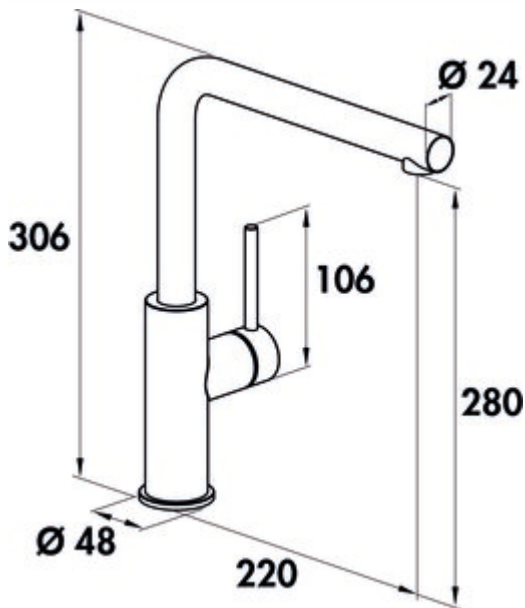

## SERVIZIO Namor<sup>®</sup> 3 window fitting

Product number: 5025033

Configuration: stainless steel, high pressure

### Configuration options

5025033 | stainless steel, high pressure

5025034 | black matt, high pressure

- ✓ Sink faucet
- ✓ high pressure
- ✓ Swivelling

Single lever faucet. With swivelling outlet, side lever, laminar aerator and ceramic cartridge.

— height when tilted only 25 mm

— swivel range 120°

— drill Ø 35 mm

— corresponds to the German and European drinking water regulation/directive

[more infos...](#)

### Technical data

Article type	Sink faucet	Beam type	Laminar beam
Brand	SERVIZIO	Kundendienst	Germany, Austria, Netherlands
Number of handles	1	Type of fitting	Single lever faucet
Outreach	220 mm	Operating pressure	high pressure
Outlet	Swivelling	Width	48 mm
Discharge height	280 mm	Material	stainless steel
Operating mode	Lever	Window fitting	Yes
Drilling diameter	35 mm	Swivel range handle	0 °
Lever length	106 mm	ECO function	energy-saving cold start function
Warranty	5-year Naber warranty (except for wear parts); the general warranty conditions of Naber GmbH apply.	Length shower hose	800 mm
Cartridge with ceramic sealing discs	Yes	Height tilted	25 mm
Swivel range outlet	120°	Connection hoses	800 mm