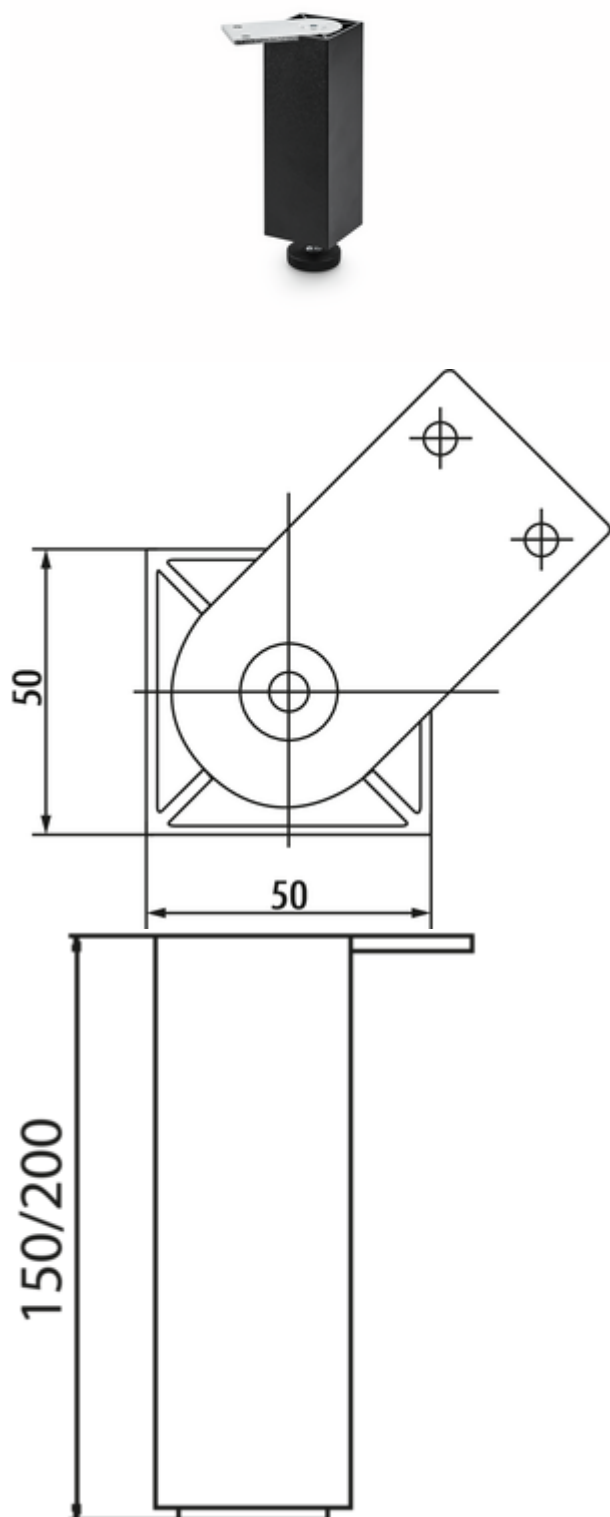

Kreta

Product number: 3013165
 Configuration: black matt, H 200 mm

Configuration options

3013064 | stainless steel coloured, H 150 mm

3013065 | stainless steel coloured, H 200 mm

3013164 | black matt, H 150 mm

3013165 | black matt, H 200 mm

- ✓ Base leveller
- ✓ Material: aluminium
- ✓ square

Base leveller. Aluminium, may not be shortened.

- tube 50 x 50 mm
- 10 mm height adjustment
- load-bearing capacity ca. 150 kg

[more infos...](#)

Technical data

Article type	Base leveller	Shape	square
Height	200 mm	With mounting plate	Yes
Width	50 mm	Carrying capacity	ca. 150 kg
Material	aluminium	Tube dimension	50 x 50 mm
Properties	cannot be shortened	Height adjustment	10 mm
Surface/coating	matt	Support element version	straight

Dimensional sketch (PDF)