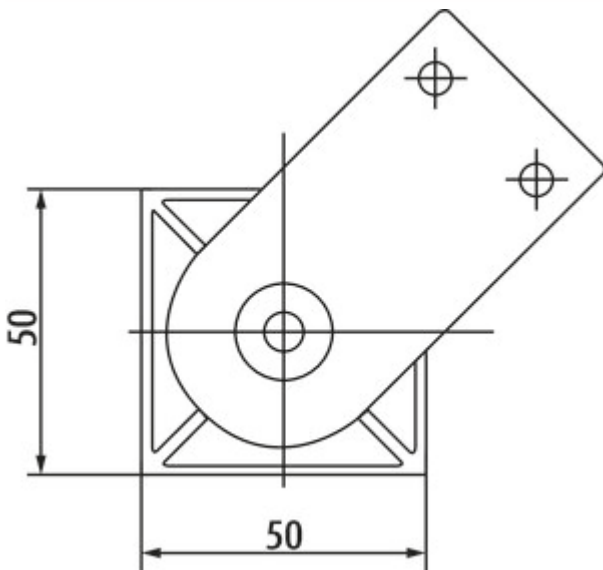

3013165 | black matt, H 200 mm

- ✓ Base leveller
- ✓ Material: aluminium
- ✓ square

Base leveller. Aluminium, may not be shortened.

— tube 50 x 50 mm

— 10 mm height adjustment

— load-bearing capacity ca. 150 kg

[more infos...](#)

Technical data

Article type	Base leveller	Shape	square
Warranty	2-year Naber warranty (except for wear parts); the general warranty conditions of Naber GmbH apply.	With mounting plate	Yes
Width	50 mm	Carrying capacity	ca. 150 kg
Material	aluminium	Tube dimension	50 x 50 mm
Properties	cannot be shortened	Height adjustment	10 mm
Surface/coating	matt	Support element version	straight

Dimensional sketch (PDF)