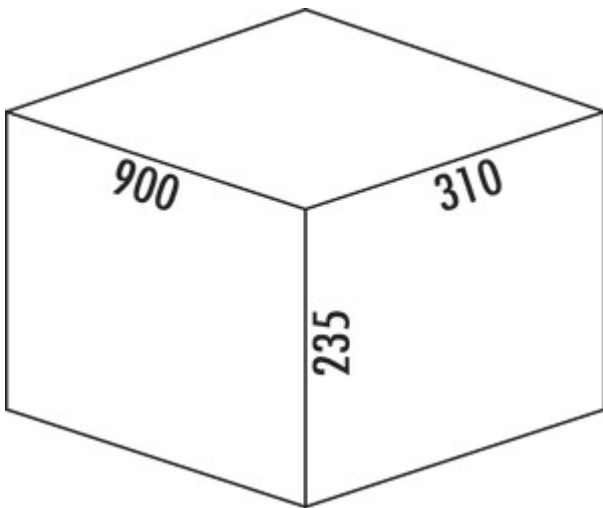

## Cox<sup>®</sup> Box 235 K/900-4

Product number: 8012456

Configuration: without bio lid, light grey

### Configuration options

8012456 | without bio lid, light grey

8012457 | with bio lid, light grey

- ✓ Existing pull-outs
- ✓ full pull-out
- ✓ 30 l

For installation on existing pull-outs. With non-slip inlay mat and fixed complete lid.

— waste capacity 30 (4 x 7.5) liters

— bucket height 216 mm

— total height 235 mm

— The complete lid can be mounted behind the top front to save space.

[more infos...](#)

### Technical data

Article type	Waste collection system	Opening technology	full pull-out
Width	900 mm	Total volume	30 l
Mounting/Fixing	on existing pull-outs	Volume/content container 1	7,5 l
Cabinet width	900 mm	Volume/content container 2	7,5 l
Shape	angular	Volume/content container 3	7,5 l
More parts	non-slip inlay mat	Volume/content container 4	7,5 l
Material lid	metal	Design	Existing pull-outs
Material container	plastic	Volume/Content container	7,5/7,5/7,5/7,5
Colour total cover	silver	Organic lid	No
Cover	Yes	Retractable total cover	No
Lid type(s)	Complete lid	Bucket height	216 mm
Number of containers	4		