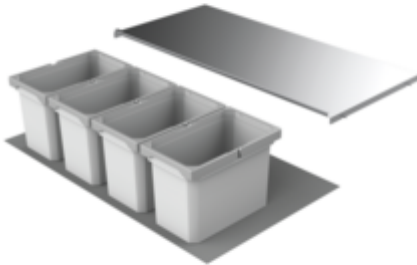

## Cox<sup>®</sup> Box 235 K/900-4

Product number: 8012456

Configuration: without bio lid, light grey

### Configuration options

8012456 | without bio lid, light grey

8012457 | with bio lid, light grey

- ✓ Existing pull-outs
- ✓ full pull-out
- ✓ 30 l

For installation on existing pull-outs. With non-slip inlay mat and fixed complete lid.

— waste capacity 30 (4 x 7.5) liters

— bucket height 216 mm

— total height 235 mm

— The complete lid can be mounted behind the top front to save space.

[more infos...](#)

### Technical data

Article type	Waste collection system	Opening technology	full pull-out
Width	900 mm	Total volume	30 l
Mounting/Fixing	on existing pull-outs	Volume/content container 1	7,5 l
Cabinet width	900 mm	Volume/content container 2	7,5 l
Shape	angular	Volume/content container 3	7,5 l
More parts	non-slip inlay mat	Volume/content container 4	7,5 l
Material lid	metal	Design	Existing pull-outs
Material container	plastic	Volume/Content container	7,5/7,5/7,5/7,5
Colour total cover	silver	Organic lid	No
Cover	Yes	Retractable total cover	No
Lid type(s)	Complete lid	Bucket height	216 mm
Number of containers	4		