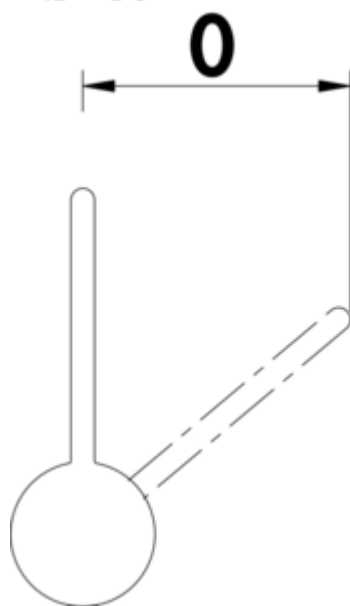

Wasserwerk Bendea

Product number: 5021325

Configuration: black matt, high pressure

Configuration options

5021324 | stainless steel coloured, high pressure

5021325 | black matt, high pressure

5021326 | brushed-gold, high pressure

5021327 | graphite matt, high pressure

- ✓ Sink faucet
- ✓ high pressure
- ✓ with swivelling/pull-out outlet (can be switched to stream or shower)

Single lever faucet. With **swivelling/pull-out** outlet (can be switched to stream or shower), side lever, ceramic cartridge.

— energy-saving cold start function

— swivel range 360°

— drill Ø 35 mm

[more infos...](#)

Technical data

Article type	Sink faucet	Beam type	Comfort beam Shower jet
Brand	Wasserwerk	Type of fitting	Single lever faucet
Number of handles	1	Operating pressure	high pressure
Height	450 mm	Width	50 mm
Outreach	235 mm	Certification	Belgaqua
Outlet	with swivelling/pull-out outlet (can be switched to stream or shower)	Swivel range handle	0 °
Discharge height	260 mm	Number of tap holes	1
Operating mode	Lever	Cartridge size	25 mm
Drilling diameter	35 mm	ECO function	energy-saving cold start function
Handle position	side lever	Convertible jet/shower	Yes
Cartridge with ceramic sealing discs	Yes	Length shower hose	1.500 mm
Swivel range outlet	360°	Connection hoses	500 mm