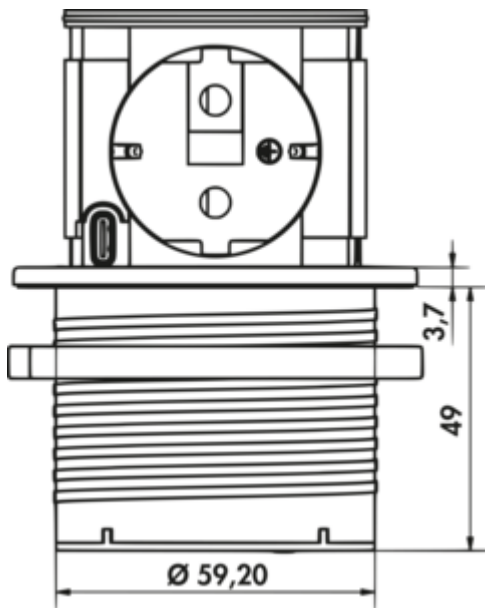

### Configuration options

7053225 | cover stainless steel

7053226 | cover black matt

7053227 | cover white matt

7053228 | cover gunmetal

7053229 | cover copper coloured

- ✓ Retractable socket element
- ✓ 1 x earthed plug socket
- ✓ USB-C 22 W

Socket element. Retractable. With 1 earthed plug socket, 1 USB Type-C charger, 22 watts. For installation in worktops.

- material plastic, black
- 1 x USB charger type C, 5 VDC, I<sub>A/I</sub> out: 1100 mA
- 2000 mm mains connection line with Schuko plug
- drill Ø ca. 60 mm
- for panel thickness from 16 mm, mounted by screw ring
- cable outlet below

### Technical data

Article type	Socket element	Mains plug loosely enclosed	Yes
Height	47,50 mm	Colour bezel	black matt
Drilling diameter	60 mm	Colour socket	black
Width	67,80 mm	Height extended	48,5 mm
Material	plastic	Number of USB ports	1
Mains voltage	230 V/16 A	USB type	USB-C
Protection class	IP44	Type of socket element	Retractable socket element
Cable outlet	cable outlet below	Rated current	16 A
Mounting/Fixing	installation in the worktop	Number of sockets (total)	1
Note	can be retrofitted	Opening mechanism	Push-to-open
Certification	CE	Worktop thickness	from 16 mm
Length of the supply line (primary)	2.000 mm	USB version	1 x USB charger type A, 5 VDC, I <sub>A/I</sub> out: 1000 mA
Installation depth	48 mm	smart charging	Yes
Version sockets	1 x earthed plug socket		

## Recommendations

7052166 Hole saw, Ø 60 mm, for VersaDot Lite