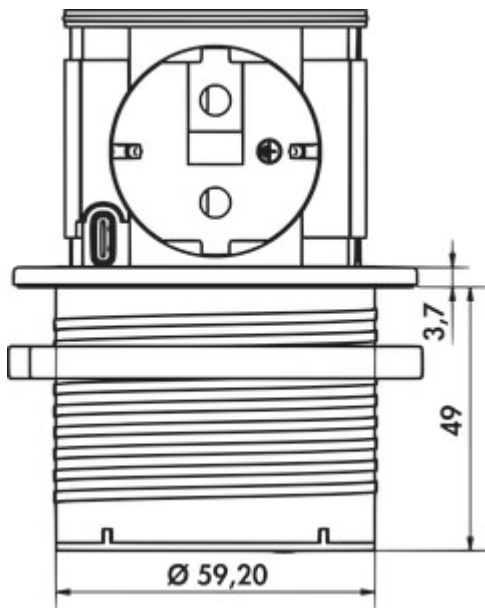

Piccolino UNO

Product number: 7053226

Configuration: cover black matt

Configuration options

7053225 | cover stainless steel

7053226 | cover black matt

7053227 | cover white matt

7053228 | cover gunmetal

7053229 | cover copper coloured

- ✓ Retractable socket element
- ✓ 1 x earthed plug socket
- ✓ Length of the supply line (primary): 2.000 mm

Socket element. Retractable. With 1 earthed plug socket, 1 USB Type-C charger, 30 watts. For installation in worktops.

- material plastic, black
- 1 x USB charger type C, 5 VDC, IA/I out: 1100 mA
- 2000 mm mains connection line with Schuko plug
- drill Ø ca. 60 mm
- for panel thickness from 16 mm, mounted by screw ring
- cable outlet below

[more infos...](#)

Technical data

Article type	Socket element	Flush mountable	Yes
Height	47,50 mm	Mains plug loosely enclosed	Yes
Drilling diameter	60 mm	Colour bezel	black matt
Width	67,80 mm	Colour socket	black
Material	plastic	Height extended	48,5 mm
Mains voltage	230 V/16 A	Number of USB ports	1
Protection class	IP44	USB type	USB-C
Cable outlet	cable outlet below	Type of socket element	Retractable socket element
Mounting/Fixing	installation in the worktop	Rated current	16 A
Note	can be retrofitted	Number of sockets (total)	1
Certification	CE	Opening mechanism	Push-to-open
Length of the supply line (primary)	2.000 mm	Worktop thickness	from 16 mm
Installation depth	48 mm	USB version	1 x USB charger type A, 5 VDC, IA/I out: 1000 mA
Version sockets	1 x earthed plug socket		