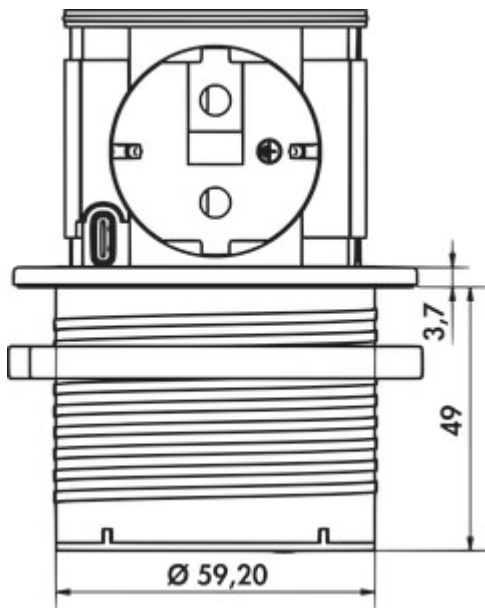

### Configuration options

7053225 | cover stainless steel

7053226 | cover black matt

7053227 | cover white matt

7053228 | cover gunmetal

7053229 | cover copper coloured

- ✓ Retractable socket element
- ✓ 1 x earthed plug socket
- ✓ Length of the supply line (primary): 2.000 mm

Socket element. Retractable. With 1 earthed plug socket, 1 USB Type-C charger, 30 watts. For installation in worktops.

- material plastic, black
- 1 x USB charger type C, 5 VDC, IA/I out: 1100 mA
- 2000 mm mains connection line with Schuko plug
- drill Ø ca. 60 mm
- for panel thickness from 16 mm, mounted by screw ring
- cable outlet below

### Technical data

Article type	Socket element	Flush mountable	Yes
Drilling diameter	60 mm	Mains plug loosely enclosed	Yes
Width	67,80 mm	Colour bezel	black matt
Material	plastic	Colour socket	black
Mains voltage	230 V/16 A	Height extended	48,5 mm
Protection class	IP44	Number of USB ports	1
Cable outlet	cable outlet below	USB type	USB-C
Mounting/Fixing	installation in the worktop	Type of socket element	Retractable socket element
Note	can be retrofitted	Rated current	16 A
Certification	CE	Number of sockets (total)	1
Length of the supply line (primary)	2.000 mm	Opening mechanism	Push-to-open
Installation depth	48 mm	Worktop thickness	from 16 mm
Version sockets	1 x earthed plug socket	USB version	1 x USB charger type A, 5 VDC, IA/I out: 1000 mA