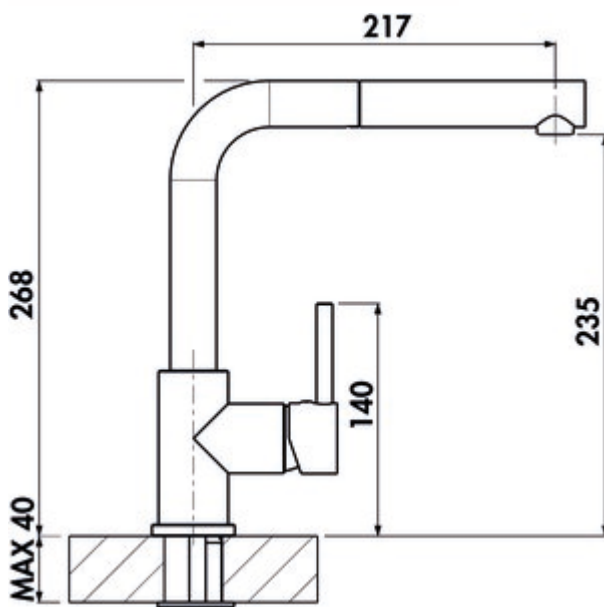

LINEA Arco 2

Product number: 5011263

Configuration: graphite, high pressure

Configuration options

- 5011252 | chrome, high pressure
- 5011253 | stainless steel finish, high pressure
- 5011262 | black matt, high pressure
- 5011263 | graphite, high pressure
- 5011265 | chrome, low pressure
- 5011266 | stainless steel finish, low pressure
- 5011267 | black matt, low pressure
- 5011268 | graphite, low pressure
- 5011271 | copper coloured, high pressure

- ✓ Sink faucet
- ✓ high pressure
- ✓ with swivelling/pull-out

Single lever faucet. With swivelling/pull-out metal outlet, side lever, laminar aerator and ceramic cartridge.

— swivel range 360°

— drill Ø 35 mm

— corresponds to the German and European drinking water regulation/directive

BELGAQUA

[more infos...](#)

Technical data

Article type	Sink faucet	Type of fitting	Single lever faucet
Brand	LINEA	Operating pressure	high pressure
Number of handles	1	Material	brass
Total installation height	268 mm	Worktop thickness	40 mm
Outreach	217 mm	Number of tap holes	1
Outlet	with swivelling/pull-out	Cartridge size	35 mm
Discharge height	235 mm	Spring-guided hose shower	No
Operating mode	Lever	Minimum distance wall to centre tap hole	10 mm
Drilling diameter	35 mm	Connection type	G 3/8" F
Handle position	right	Connection size	DN 15
Cartridge with ceramic sealing discs	Yes	Connection hoses	450 mm
Swivel range outlet	360°		