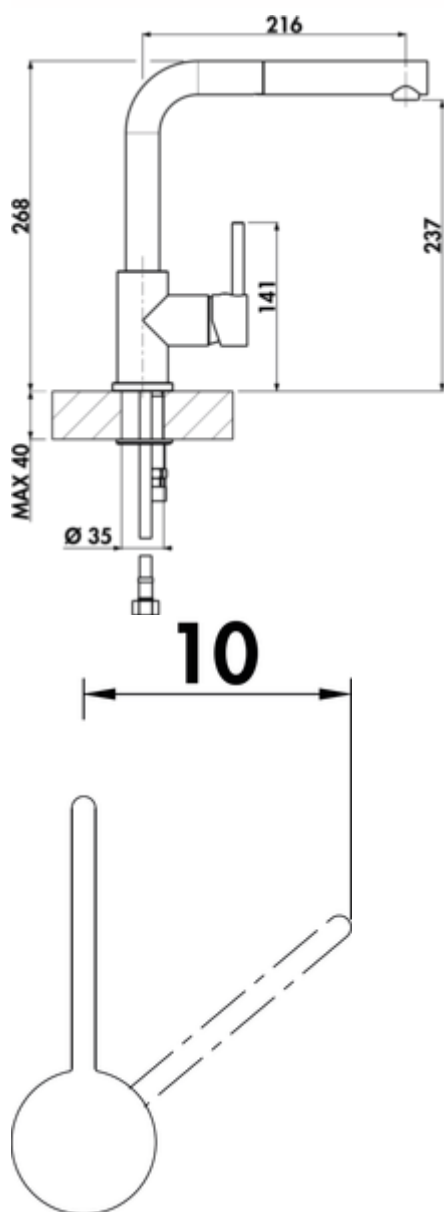

LINEA Gramix 2 high pressure faucet

Product number: 1100412

Configuration: granite espresso

Configuration options

1100411 | granite nero
 1100412 | granite espresso
 1100413 | granite metallico
 1100415 | granite magnolia
 1100416 | granite concrete
 1100417 | granite lava
 1100418 | granit nero assoluto

- ✓ Sink faucet
- ✓ high pressure
- ✓ with swivelling/pull-out

Single lever faucet. With **swivelling/pull-out**, side lever and ceramic cartridge

with laminar jet regulator. — swivel range 360°

— drill Ø 35 mm

BELGAQUA

[more infos...](#)

Technical data

| | | | |
|---------------------------|--------------------------|--|---------------------|
| Article type | Sink faucet | Handle position | side lever |
| Brand | LINEA | Cartridge with ceramic sealing discs | Yes |
| Number of handles | 1 | Swivel range outlet | 360° |
| Total installation height | 268 mm | Type of fitting | Single lever faucet |
| Height | 268 mm | Operating pressure | high pressure |
| Outreach | 216 mm | Material | brass |
| Outlet | with swivelling/pull-out | Worktop thickness | 40 mm |
| Discharge height | 237 mm | Number of tap holes | 1 |
| Operating mode | Lever | Minimum distance wall to centre tap hole | 10 mm |
| Drilling diameter | 35 mm | | |