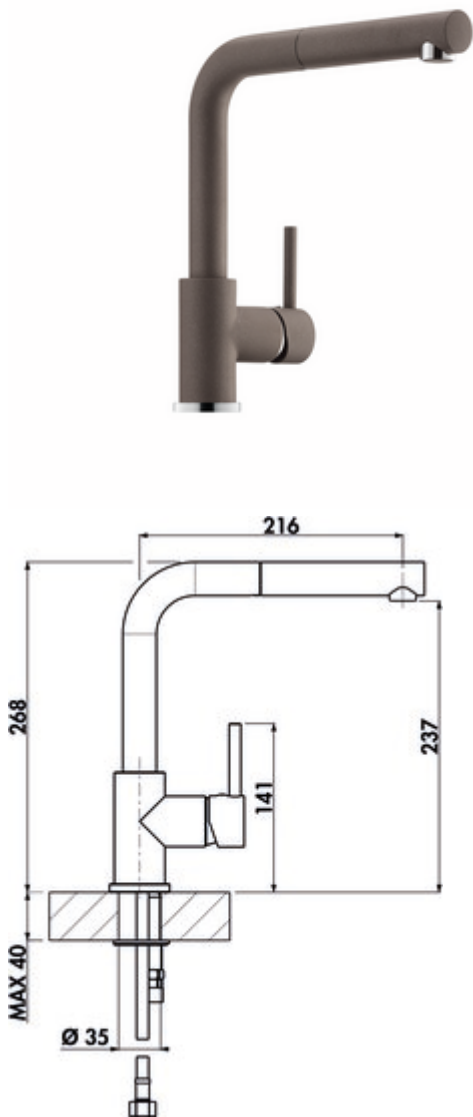

LINEA Gramix 2 high pressure faucet

Product number: 1100412

Configuration: granite espresso

Configuration options

1100411 | granite nero
 1100412 | granite espresso
 1100413 | granite metallico
 1100415 | granite magnolia
 1100416 | granite concrete
 1100417 | granite lava
 1100418 | granit nero assoluto

- ✓ Sink faucet
- ✓ high pressure
- ✓ with swivelling/pull-out

Single lever faucet. With swivelling/pull-out, side lever and ceramic cartridge with laminar jet regulator. — swivel range 360°

— drill Ø 35 mm

BELGAQUA

[more infos...](#)

Technical data

Article type	Sink faucet	Cartridge with ceramic sealing discs	Yes
Brand	LINEA	Swivel range outlet	360°
Number of handles	1	Type of fitting	Single lever faucet
Total installation height	268 mm	Operating pressure	high pressure
Outreach	216 mm	Material	brass
Outlet	with swivelling/pull-out	Worktop thickness	40 mm
Discharge height	237 mm	Number of tap holes	1
Operating mode	Lever	Spring-guided hose shower	No
Drilling diameter	35 mm	Minimum distance wall to centre tap hole	10 mm
Handle position	right		