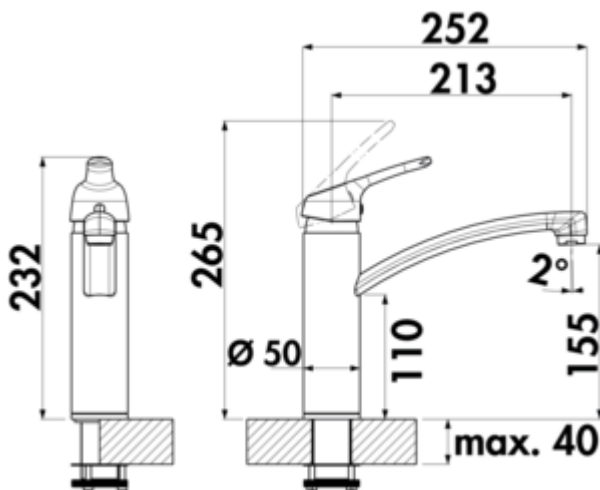

Configuration options

5011320 | chrome, high pressure

5011321 | chrome, low pressure

5011322 | stainless steel finish, high pressure

5011323 | stainless steel finish, low pressure

5011326 | black matt, high pressure

5011327 | black matt, low pressure

- ✓ Sink faucet
- ✓ low pressure
- ✓ with swivelling outlet

Single lever mixer. With swivelling outlet, laminar aerator and ceramic cartridge.

— swivel range 360°

— drill Ø 35 mm

— corresponds to the German and European drinking water regulation/directive