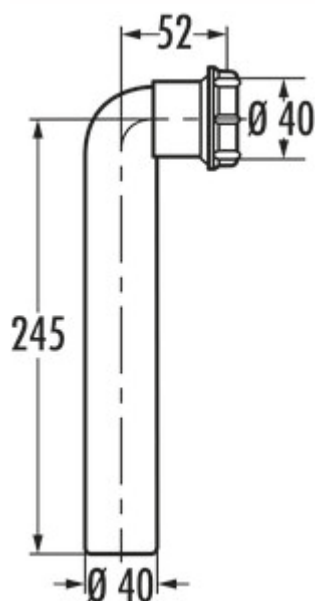

## Waste bend 90°

Product number: 1051010

Configuration: white

### Configuration options

1051010 | white

✓ Drain pipe

With screw cap.

— 40 x 245 mm (Ø x L)

[more infos...](#)

### Technical data

|              |            |                             |         |
|--------------|------------|-----------------------------|---------|
| Article type | Drain pipe | With union nut              | Yes     |
| Width        | 245 mm     | Diameter/nominal width (DN) | Ø 40 mm |