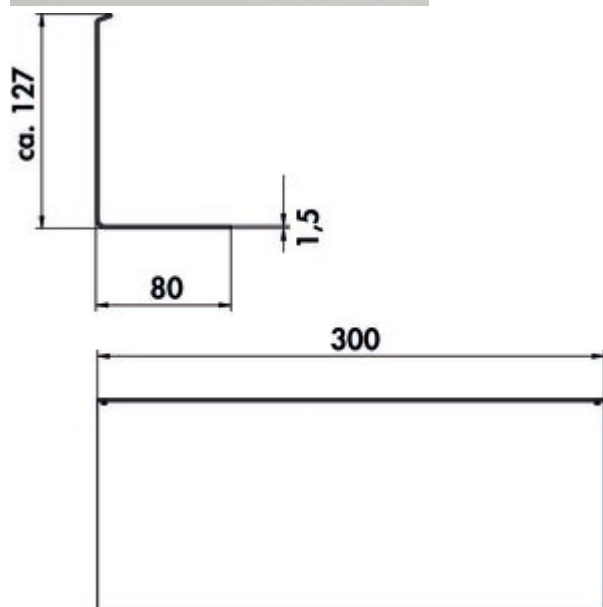

transFORM tray 1

Product number: 8041220

Configuration: black matt

Configuration options

8041220 | black matt

✓ Rail system

✓ L shape

L-shaped.

— powder-coated

— 120 x 300 x 80 mm (H x W x D)

[more infos...](#)

Technical data

Article type	Rail system	Shape	L shape
Width	300 mm	Number of storage elements	1
Surface/coating	powder coated		

Accessories

8041210	transFORM basic profile, Rail system, L 1800 mm
8041211	transFORM basic profile, Rail system, L 2400 mm
8041212	transFORM cover profile, Rail system, L 1800 mm
8041213	transFORM cover profile, Rail system, L 2400 mm
8041214	transFORM profile, Rail system, L 900 mm
8041215	transFORM profile, Rail system, L 1200 mm
8041216	transFORM profile, Rail system, L 1500 mm
8041217	transFORM add-on unit, Rail system, 750 x 300 x 180 mm (H x W x D)
8041218	transFORM add-on unit, Rail system, 900 x 300 x 180 mm (H x W x D)
8041219	transFORM add-on unit, Rail system, 1200 x 300 x 180 mm (H x W x D)
8041220	transFORM tray 1, Rail system, black matt
8041221	transFORM tray 2, Rail system, black matt
8041222	transFORM tray 3, Rail system, black matt
8041223	transFORM spice rack, Rail system, black matt
8041224	transFORM bottle holder, Rail system, black matt
8041225	transFORM tray 4, Rail system, black matt
8041226	transFORM paper roll holder, Rail system, black matt
8041227	transFORM glass holder, Rail system, black matt
8041228	transFORM hook strip, Rail system, black matt
8041229	transFORM tubular pot, Rail system, black matt
8041230	transFORM Powerbox, Rail system, black matt
8041245	transFORM profile, Rail system, L 1800 mm
8041246	transFORM profile, Rail system, L 2400 mm
8041258	transFORM set 1, Rail system, black matt
8041255	transFORM set 2, Rail system, black matt
8041256	transFORM set 3, Rail system, black matt
8041254	transFORM set 4, Shelf system, black matt