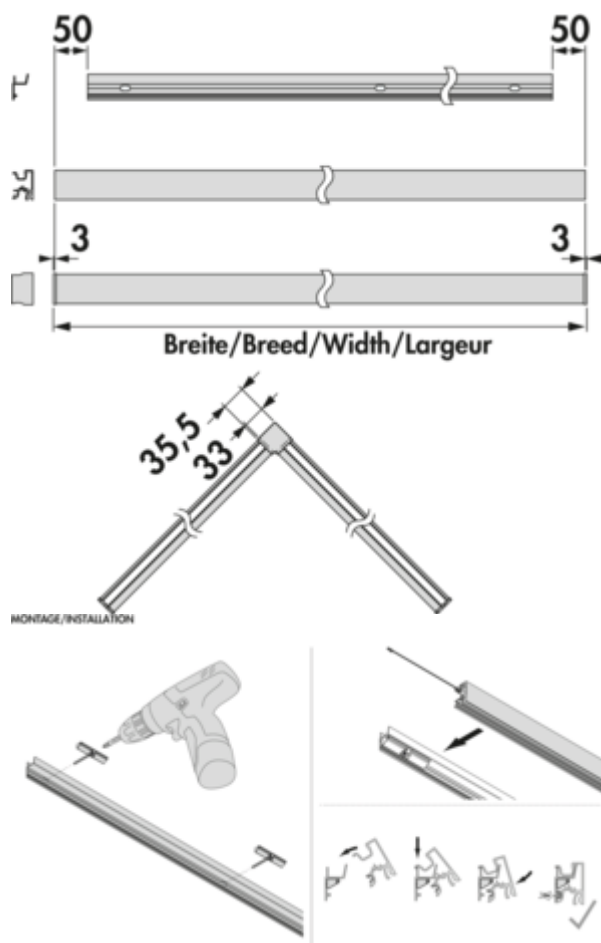

Lucento profile system

Product number: 7062450

Configuration: 1200mm, 23.52 W, black

Configuration options

7062450 | 1200mm, 23.52 W, black

7062451 | 1500mm, 29.4 W, black

7062452 | 1800mm, 35.28 W, black

7062453 | 2600mm, 50.96 W, black

- ✓ Rail system
- ✓ Material: aluminium
- ✓ angular

Universally applicable profile system made of black anodised aluminium for living areas, kitchens or bathrooms.

- profile with LED lighting and light diffuser
- stepless control of the light colour from 2700 K warm white to 6500 K cold white — 24 V

Set consisting of:

- base profile
- wall profile
- 2 x cover profiles
- 2 x LED strip 9.8 watts per metre, each with 2 x 2000 mm supply cable (1200 and 1500 mm only one)
- strain relief for LED strip
- fittings bag with 2 end caps and 1 inside corner
- fittings bag wall mounting **This product contains a light source with the energy efficiency class C.**

[more infos...](#)

Technical data

Article type	Rail system	Shape	angular
Height	44,5 mm	Length of the supply line (primary)	2.000 mm
Width	1.200 mm	Illuminant included	Yes
Material	aluminium	Dimmer	Yes
Field of use & application	Inside	Lighting	Yes