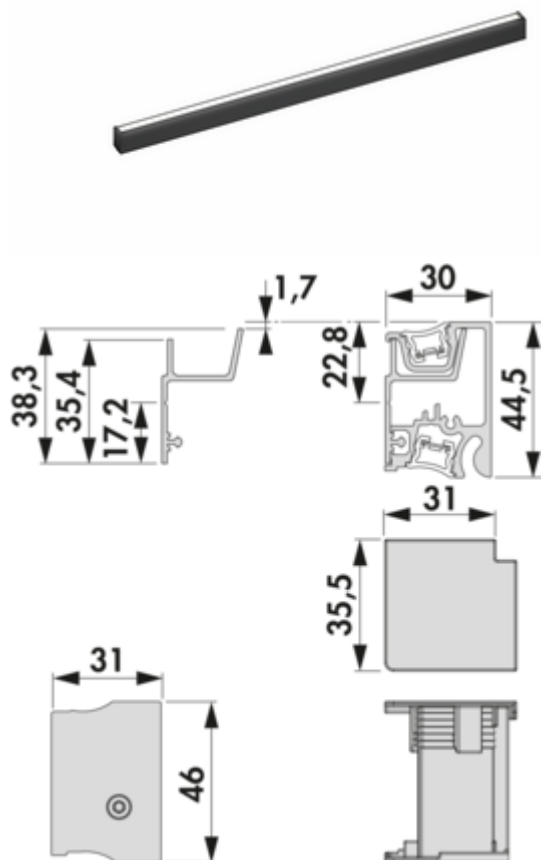

Lucento profile system

Product number: 7062450

Configuration: 1200mm, 23.52 W, black

Configuration options

7062450 | 1200mm, 23.52 W, black

7062451 | 1500mm, 29.4 W, black

7062452 | 1800mm, 35.28 W, black

7062453 | 2600mm, 50.96 W, black

- ✓ Rail system
- ✓ Material: aluminium
- ✓ angular

Universally applicable profile system made of black anodised aluminium for living areas, kitchens or bathrooms.

- profile with LED lighting and light diffuser
- stepless control of the light colour from 2700 K warm white to 6500 K cold white — 24 V

Set consisting of:

- base profile
- wall profile
- 2 x cover profiles
- 2 x LED strip 9.8 watts per metre, each with 2 x 2000 mm supply cable (1200 and 1500 mm only one)
- strain relief for LED strip
- fittings bag with 2 end caps and 1 inside corner
- fittings bag wall mounting **This product contains a light source with the energy efficiency class C.**

[more infos...](#)

Technical data

Article type	Rail system	Shape	angular
Height	44,5 mm	Length of the supply line (primary)	2.000 mm
Width	1.200 mm	Illuminant included	Yes
Material	aluminium	Dimmer	Yes
Field of use & application	Inside	Lighting	Yes