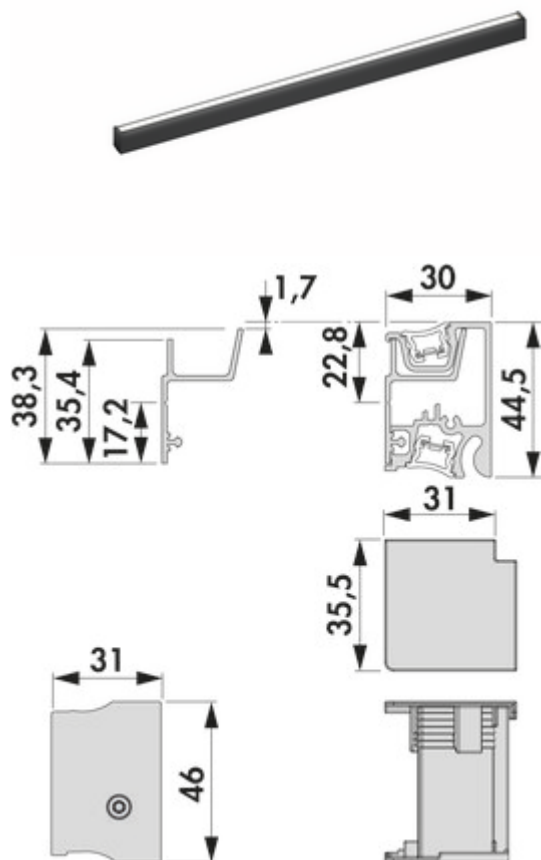

Lucento profile system

Product number: 7062450

Configuration: 1200mm, 23.52 W, black

Configuration options

7062450 | 1200mm, 23.52 W, black

7062451 | 1500mm, 29.4 W, black

7062452 | 1800mm, 35.28 W, black

7062453 | 2600mm, 50.96 W, black

- ✓ Rail system
- ✓ Material: aluminium
- ✓ angular

Universally applicable profile system made of black anodised aluminium for living areas, kitchens or bathrooms.

- profile with LED lighting and light diffuser
- stepless control of the light colour from 2700 K warm white to 6500 K cold white — 24 V

Set consisting of:

- base profile
- wall profile
- 2 x cover profiles
- 2 x LED strip 9.8 watts per metre, each with 2 x 2000 mm supply cable (1200 and 1500 mm only one)
- strain relief for LED strip
- fittings bag with 2 end caps and 1 inside corner
- fittings bag wall mounting This product contains a light source with the energy efficiency class C.

[more infos...](#)

Technical data

Article type	Rail system	Shape	angular
Height	44,5 mm	Length of the supply line (primary)	2.000 mm
Width	1.200 mm	Illuminant included	Yes
Material	aluminium	Dimmer	Yes
Field of use & application	Inside	Lighting	Yes