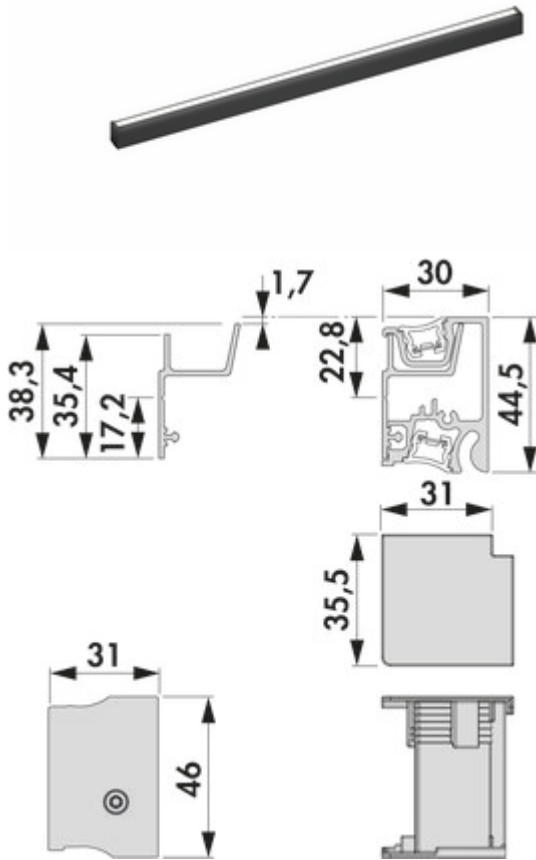

Lucento profile system

Product number: 7062450

Configuration: 1200mm, 23.52 W, black

Configuration options

7062450 | 1200mm, 23.52 W, black

7062451 | 1500mm, 29.4 W, black

7062452 | 1800mm, 35.28 W, black

7062453 | 2600mm, 50.96 W, black

- ✓ Rail system
- ✓ Material: aluminium
- ✓ angular

Universally applicable profile system made of black anodised aluminium for living areas, kitchens or bathrooms.

— profile with LED lighting and light diffuser

— stepless control of the light colour from 2700 K warm white to 6500 K cold white — 24 V

Set consisting of:

— base profile

— wall profile

— 2 x cover profiles

— 2 x LED strip 9.8 watts per metre, each with 2 x 2000 mm supply cable (1200 and 1500 mm only one)

Article type	Rail system	Length of the supply line (primary)	2.000 mm
Width	1.200 mm	Illuminant included	Yes
Material	aluminium	Dimmer	Yes
Field of use & application	Inside	Lighting	Yes
Shape	angular		