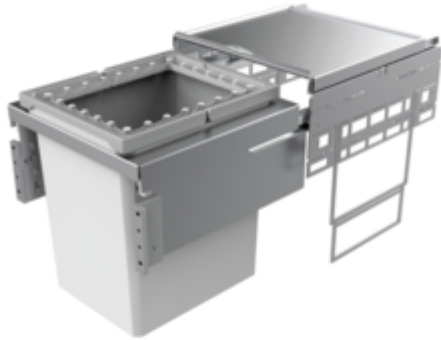

Cox[®] Base 460 R/450-1

Product number: 8012444

Configuration: light grey, H 460 mm

Configuration options

8012444 | light grey, H 460 mm

- ✓ Front pull-out system
- ✓ full pull-out
- ✓ 39 l

With pull-out complete lid.

- guide rail depth 470 mm
- waste capacity 39 l
- technology: full pull-out
- frame/guide silver
- complete lid silver
- fitting: cabinet wall and front panel
- for 16/19 mm side walls
- **incl. top frame for bag attachment**
- **with soft retraction and damping**

[more infos...](#)

Technical data

Article type	Waste collection system	Lid type(s)	Complete lid
Height	460 mm	Number of containers	1
Width	450 mm	Opening technology	full pull-out
Mounting/Fixing	cabinet wall front panel	Total volume	39 l
Installation_height_list	460 mm	Volume/content container 1	39 l
Cabinet width	450 mm	Soft closing	Yes
Shape	angular	Colour guide	silver
Frame colour	grey	Design	Front pull-out system
For sidewall thickness	16/19 mm	Volume/Content container	39
Installation depth	400 mm	Retractable total cover	Yes
Material container	plastic	Guide rail depth	470 mm
Colour total cover	silver	Locking mechanism	With damper
Cover	Yes		

Spare Parts

8012336	Cox® system container, Single bucket, light grey, 39 liters
8010154	Complete lid, Accessory, silver
8012337	Top frame, Accessory, light grey, for 18/ 29/ 39 liters