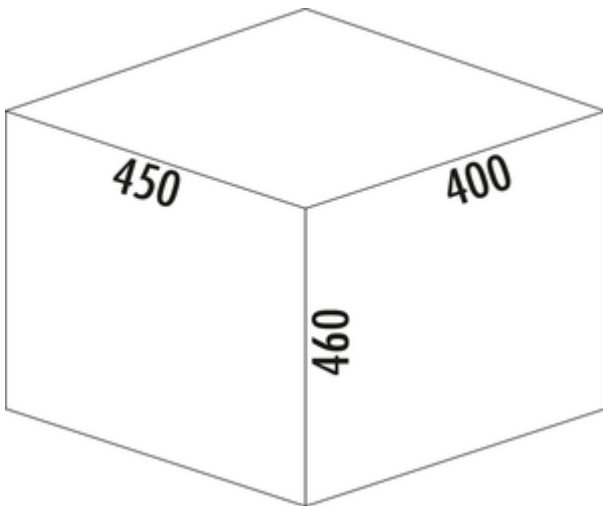

Cox[®] Base 460 R/450-1

Product number: 8012444

Configuration: light grey, H 460 mm

Configuration options

8012444 | light grey, H 460 mm

- ✓ Front pull-out system
- ✓ full pull-out
- ✓ 39 l

With pull-out complete lid.

- guide rail depth 470 mm
- waste capacity 39 l
- technology: full pull-out
- frame/guide silver
- complete lid silver
- fitting: cabinet wall and front panel
- for 16/19 mm side walls
- **incl. top frame for bag attachment**
- **with soft retraction and damping**

[more infos...](#)

Technical data

Article type	Waste collection system	Lid type(s)	Complete lid
Height	460 mm	Number of containers	1
Width	450 mm	Opening technology	full pull-out
Mounting/Fixing	cabinet wall front panel	Total volume	39 l
Installation_height_list	460 mm	Volume/content container 1	39 l
Cabinet width	450 mm	Soft closing	Yes
Shape	angular	Colour guide	silver
Frame colour	grey	Design	Front pull-out system
For sidewall thickness	16/19 mm	Volume/Content container	39
Installation depth	400 mm	Retractable total cover	Yes
Material container	plastic	Guide rail depth	470 mm
Colour total cover	silver	Locking mechanism	With damper
Cover	Yes		