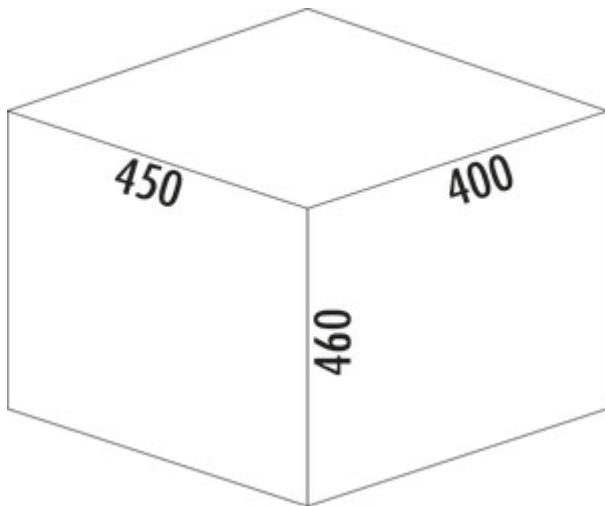

## Cox<sup>®</sup> Base 460 R/450-1

Product number: 8012444

Configuration: light grey, H 460 mm

### Configuration options

8012444 | light grey, H 460 mm

✓ Front pull-out system

✓ full pull-out

✓ 39 l

With pull-out complete lid.

— guide rail depth 470 mm

— waste capacity 39 liters

### Technical data

Article type	Waste collection system	Number of containers	1
Width	450 mm	Opening technology	full pull-out
CE marking on the product	No	Total volume	39 l
Mounting/Fixing	cabinet wall front panel	Volume/content container 1	39 l
Cabinet width	450 mm	Soft closing	Yes
Shape	angular	Colour guide	silver
Frame colour	grey	Design	Front pull-out system
Material container	plastic	Volume/Content container	39
Colour total cover	silver	Retractable total cover	Yes
Cover	Yes	Guide rail depth	470 mm
Lid type(s)	Complete lid	Locking mechanism	With damper