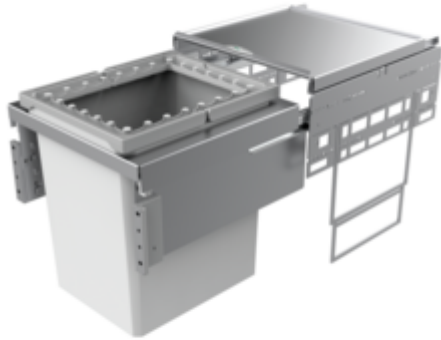

## Cox<sup>®</sup> Base 460 R/450-1

Product number: 8012444

Configuration: light grey, H 460 mm

### Configuration options

8012444 | light grey, H 460 mm

✓ Front pull-out system

✓ full pull-out

✓ 39 l

With pull-out complete lid.

— guide rail depth 470 mm

— waste capacity 39 liters

— technology: full pull-out

— frame/guide silver

— complete lid silver

— fitting: cabinet wall and front panel

— incl. top frame for bag attachment

— with soft retraction and damping

[more infos...](#)

### Technical data

Article type	Waste collection system	Number of containers	1
Width	450 mm	Opening technology	full pull-out
CE marking on the product	No	Total volume	39 l
Mounting/Fixing	cabinet wall front panel	Volume/content container 1	39 l
Cabinet width	450 mm	Soft closing	Yes
Shape	angular	Colour guide	silver
Frame colour	grey	Design	Front pull-out system
Material container	plastic	Volume/Content container	39
Colour total cover	silver	Retractable total cover	Yes
Cover	Yes	Guide rail depth	470 mm
Lid type(s)	Complete lid	Locking mechanism	With damper