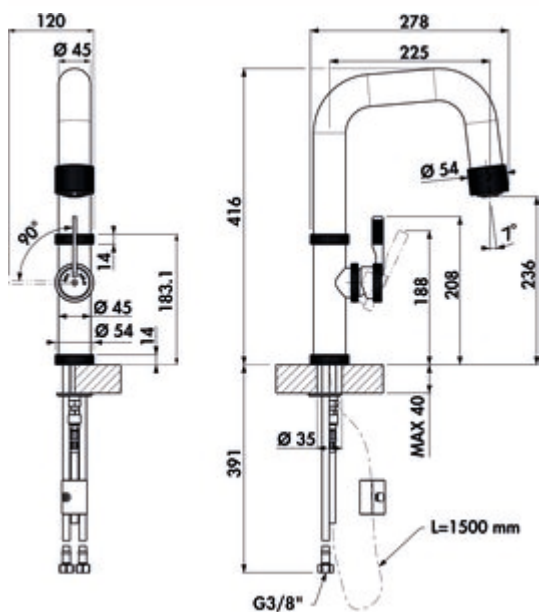

LINEA Raw

Product number: 5011276

Configuration: black matt, high pressure

Configuration options

5011275 | graphite, high pressure

5011276 | black matt, high pressure

- ✓ Sink faucet
- ✓ high pressure
- ✓ Swivelling

Single lever faucet. With metallic swivelling/pull-out hose with shower head (can be switched to stream or shower), side lever and ceramic cartridge.

- swivel range 360°
- drill $\varnothing$ 35 mm
- corresponds to the German and European drinking water regulation/directive

[more infos...](#)