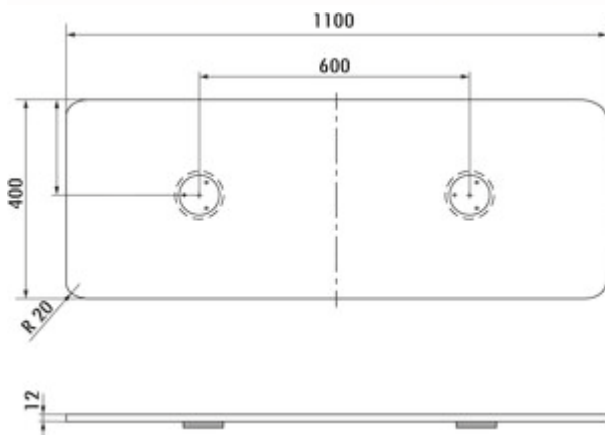

Counter top

Product number: 3023015

Configuration: satinised glass

Configuration options

3023015 | satinised glass

- ✓ Console
- ✓ Material: glass

Optimal accessories for Capitello 1, 2, 3 (3013042/43, 3021072/73/74/75/76/89).

Rounded edges and round glass adaptors glued on.

— 12 x 1100 x 400 mm (H x W x D)

— glass adapter H 12 mm

[more infos...](#)

Technical data

Article type	Console	Material	glass
Width	1.100 mm	Glass adapter height	12 mm

Recommendations

3013042	Capitello 1, Console, stainless steel, H 145 mm, tube Ø 45 mm
3013043	Capitello 1, Console, stainless steel, H 195 mm, tube Ø 45 mm
3021072	Capitello 2, Console, chrome polished, H 170 mm, tube Ø 45 mm
3021073	Capitello 2, Console, chrome polished, H 210 mm, tube Ø 45 mm
3021074	Capitello 3, Console, stainless steel, H 183 mm, tube Ø 45 mm
3021075	Capitello 2, Console, stainless steel, H 170 mm, tube Ø 45 mm
3021076	Capitello 2, Console, stainless steel, H 210 mm, tube Ø 45 mm
3021079	Capitello 3, Console, chrome polished, H 183 mm, tube Ø 45 mm