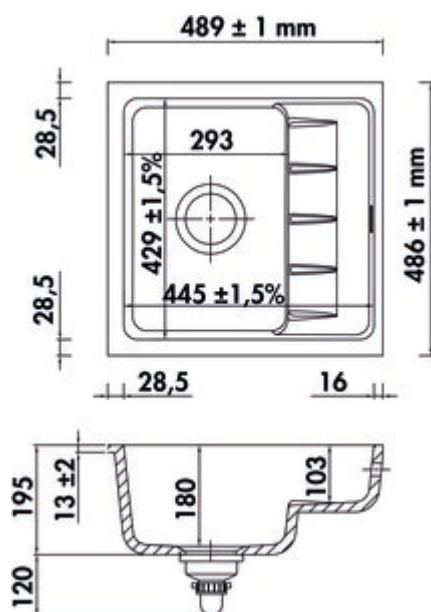

### Configuration options

1091021 | white glossy

1091022 | slate

1091023 | nero

1091024 | lava

1091025 | white matt

- ✓ Sub-structure bowl
- ✓ ceramic
- ✓ Eccentric set, chrome-plated

Substructure sink. Ceramic, single bowl with second level, reversible, 3½" basket strainer valve flush with premium rotational excenter fitting, chromed, without drill hole.

- suitable for worktop thicknesses from 30 mm
- cutout dimensions approx. 433 x 417 mm, R 19 mm
- no tap hole bank: provide holes for faucet and excenter in the worktop
- incl. mounting material

Design by Hans Winkler Design, Grafenau.

## Technical data

Article type	Sink	Main sink width	293 mm
Width	489 mm	Height main sink	180 mm
Material	ceramic	Depth main sink	429 mm
Designer	Design by Hans Winkler Design, Grafenau.	Material thickness worktop minimum	30 mm
Note	no tap hole bank: provide holes for faucet and excenter in the worktop we recommend using a faucet with pull-out spout or shower head Sink with milled outer edge for sub-structure mounting. Worktop thickness min. 30 mm. If the sub-structure sink is glued, thinner worktops can be used. Due to the tolerance, we recommend that you make the cutout based on the supplied bowl	Armature bench	No
Cabinet width	600 mm	Arrangement sinks	Reversible
Cut-out dimension	approx. 433 x 417 mm, R 19 mm	Number of sinks	1 main sink
Surface/coating	matt	Number of overflow points	1
Excenter fitting	Eccentric set, chrome-plated	Draining board	With integrated drainer
Valve type	3½" basket strainer valve flush	Garnish actuation	Chrome-plated rotary eccentric
Installation variant	Sub-structure bowl		