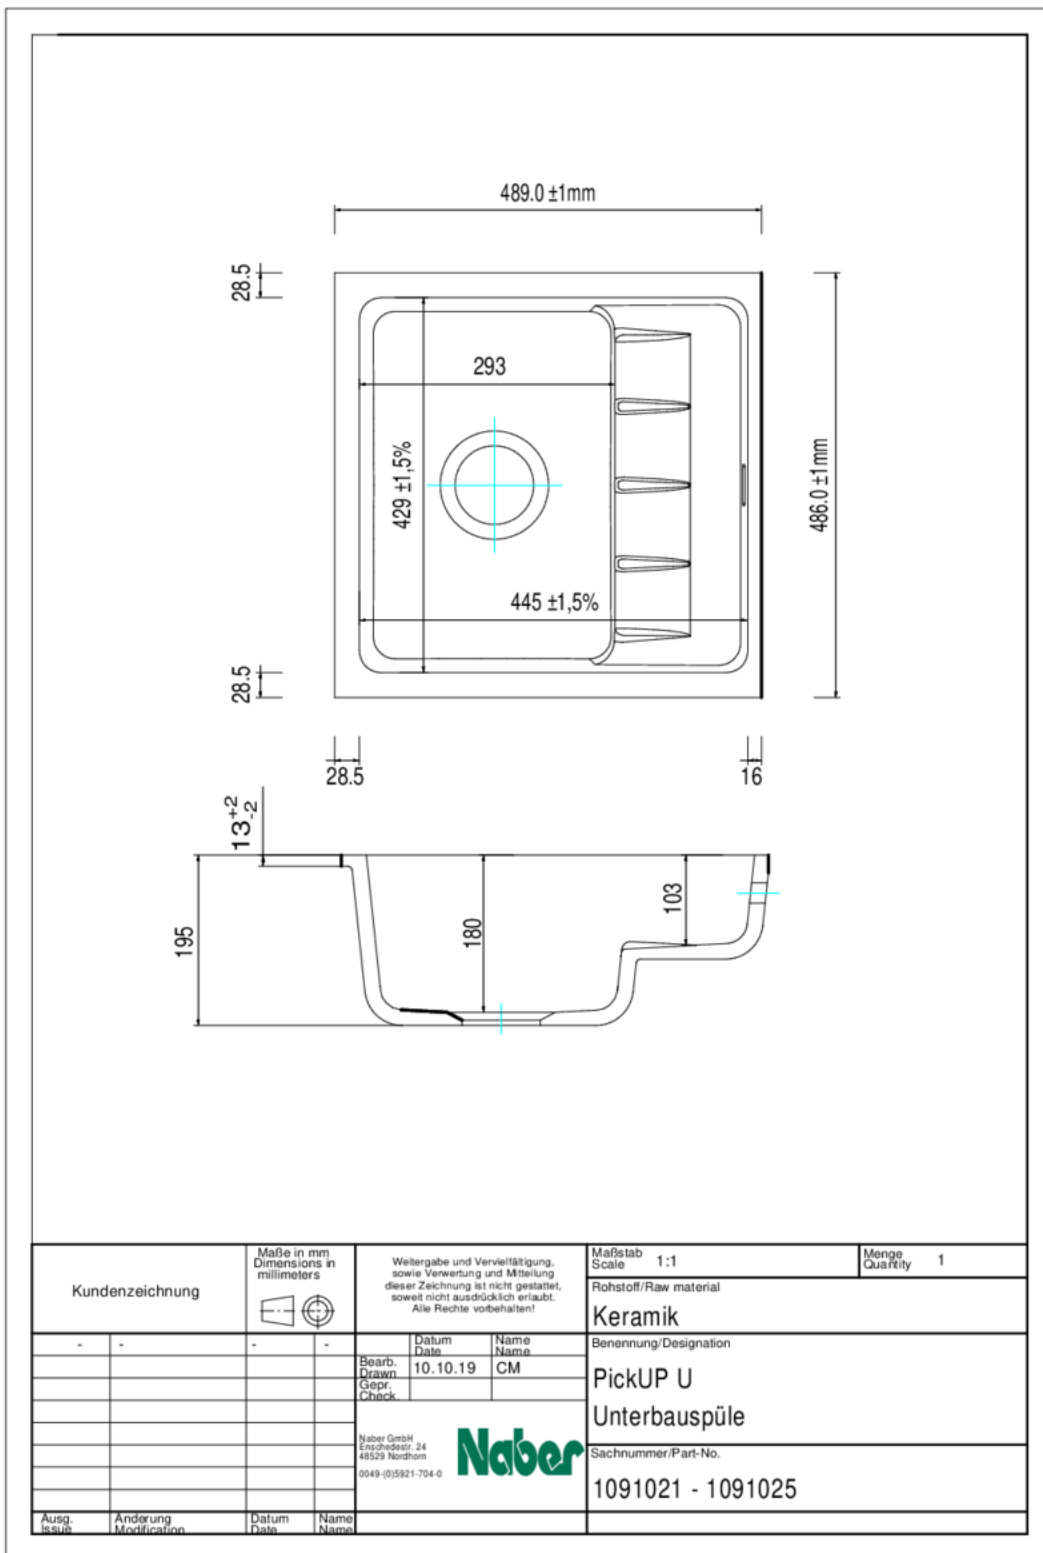

### Configuration options

1091021 | white glossy

1091022 | slate

1091023 | nero

1091024 | lava

1091025 | white matt

- ✓ Sub-structure bowl
- ✓ ceramic
- ✓ Eccentric set, chrome-plated

Substructure sink. Ceramic, single bowl with second level, reversible, 3½" basket strainer valve flush with premium rotational excenter fitting, chromed, without drill hole.

- suitable for worktop thicknesses from 30 mm
- cutout dimensions approx. 433 x 417 mm, R 19 mm
- no tap hole bank: provide holes for faucet and excenter in the worktop
- incl. mounting material

Design by Hans Winkler Design, Grafenau.

## Technical data

Article type	Sink	Main sink width	293 mm
Width	489 mm	Height main sink	180 mm
Material	ceramic	Depth main sink	429 mm
Designer	Design by Hans Winkler Design, Grafenau.	Material thickness worktop minimum	30 mm
Note	no tap hole bank: provide holes for faucet and excenter in the worktop we recommend using a faucet with pull-out spout or shower head Sink with milled outer edge for sub-structure mounting. Worktop thickness min. 30 mm. If the sub-structure sink is glued, thinner worktops can be used. Due to the tolerance, we recommend that you make the cutout based on the supplied bowl	Armature bench	No
Cabinet width	600 mm	Arrangement sinks	Reversible
Cut-out dimension	approx. 433 x 417 mm, R 19 mm	Number of sinks	1 main sink
Surface/coating	matt	Number of overflow points	1
Excenter fitting	Eccentric set, chrome-plated	Draining board	With integrated drainer
Valve type	3½" basket strainer valve flush	Garnish actuation	Chrome-plated rotary eccentric
Installation variant	Sub-structure bowl		

## Recommendations

5011252	Arco 2, Sink faucet, chrome, high pressure
---------	--

Dimensional sketch (PDF)

Installation dimensions (PDF)