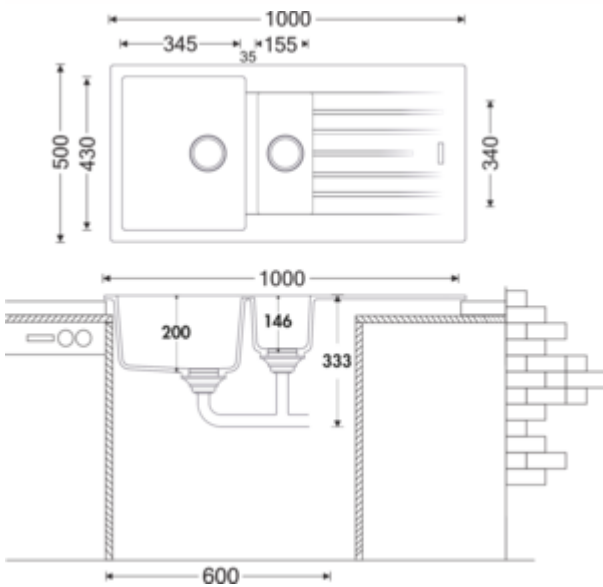

- ✓ Built-in sink
- ✓ Composite
- ✓ Eccentric set, chrome-plated

Built-in sink. Composite, with draining surface and half sink, reversible. 3½" basket strainer valve flush with rotational excenter fitting, chrome-plated. Half sink closeable.

- both sides drilled through
- suitable for worktop thicknesses from 22 mm to 44 mm
- cut-out dimensions ca. 980 x 480 mm
- **without half sink insert**
- can also be used in combination with hot water fittings (+/-100 °C)

[more infos...](#)

Technical data

Article type	Sink	Depth main sink	430 mm
Width	1.000 mm	Maximum worktop material thickness	44 mm
Material	Composite	Material thickness worktop minimum	22 mm
Cabinet width	600 mm	Number of tap holes	1
Suitable for	can also be used in combination with hot water fittings (+/-100 °C)	Armature bench	Yes
Cut-out dimension	approx. 980 x 480 mm	Number of holes	2
Excenter fitting	Eccentric set, chrome-plated	Note fitting bore	pre-drilled
Valve type	3½" basket strainer valve flush	Arrangement sinks	Reversible
Overflow	Overflow in the main basin	Number of sinks	1 main sink and 1 half sink
Installation variant	Built-in sink	Number of overflow points	1
Height half sink	146 mm	Draining board	With ribbed draining surface
Wide half sink	155 mm	Garnish actuation	Chrome-plated rotary eccentric
Deep half sink	340 mm	half sink	Yes half sink closeable without half sink insert
Main sink width	345 mm		

Installation dimensions (PDF)