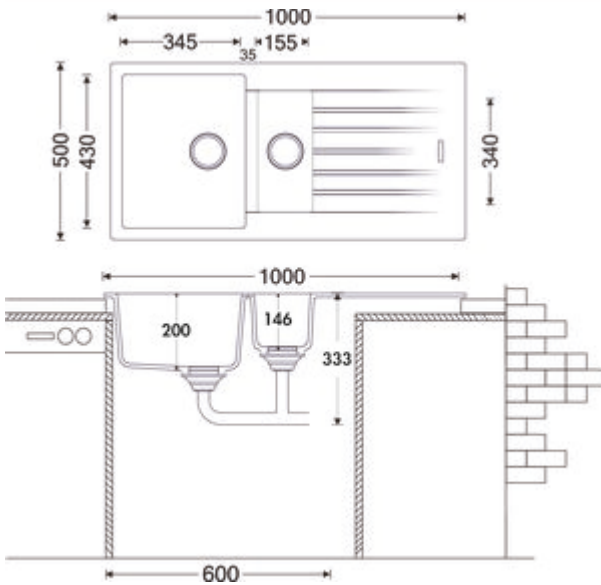

Angola 150

Product number: 1106017
Configuration: granite lava

Configuration options

1106011 | granite nero
1106012 | granite espresso
1106013 | granite metallico
1106015 | granite magnolia
1106016 | granite concrete
1106017 | granite lava
1106018 | granite nero assoluto

- ✓ Built-in sink
- ✓ Composite
- ✓ Eccentric set, chrome-plated

Built-in sink. Composite, with draining surface and half sink, reversible. 3½" basket strainer valve flush with rotational excenter fitting, chrome-plated. Half sink closeable.

- both sides drilled through
- suitable for worktop thicknesses from 22 mm to 44 mm
- cut-out dimensions ca. 980 x 480 mm
- without half sink insert
- can also be used in combination with hot water fittings (+/-100 °C)

[more infos...](#)

Technical data

Article type	Sink	Depth main sink	430 mm
Width	1.000 mm	Maximum worktop material thickness	44 mm
Material	Composite	Material thickness worktop minimum	22 mm
Cabinet width	600 mm	Number of tap holes	1
Suitable for	can also be used in combination with hot water fittings (+/-100 °C)	Armature bench	Yes
Cut-out dimension	approx. 980 x 480 mm	Number of holes	2
Excenter fitting	Eccentric set, chrome-plated	Note fitting bore	pre-drilled
Valve type	3½" basket strainer valve flush	Arrangement sinks	Reversible
Overflow	Overflow in the main basin	Number of sinks	1 main sink and 1 half sink
Installation variant	Built-in sink	Number of overflow points	1
Height half sink	146 mm	Draining board	With ribbed draining surface
Wide half sink	155 mm	Garnish actuation	Chrome-plated rotary eccentric
Deep half sink	340 mm	half sink	Yes half sink closeable without half sink insert
Main sink width	345 mm		