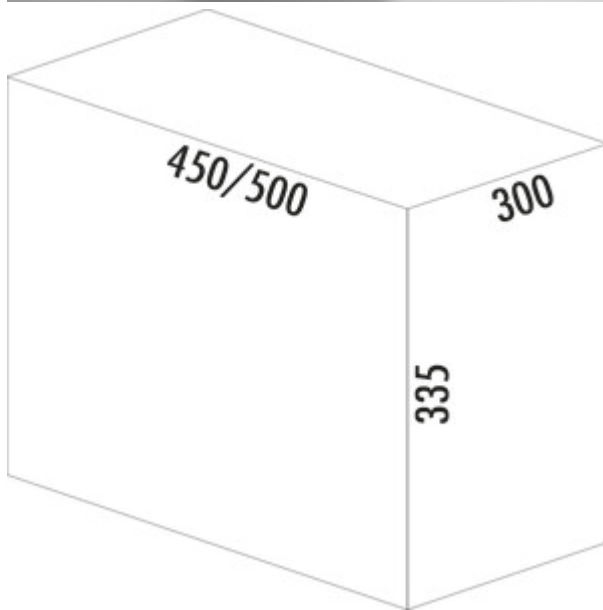

WESCO® Pullboy Vario 335 S/300-2

Product number: 8011623
Configuration: aluminium grey

Configuration options

8011623 | aluminium grey

- ✓ Existing pull-outs
- ✓ 25 l
- ✓ Number of containers: 2

With non-slip inlay mat and complete lid.

Can be cut to fit all standard drawers.

Cutting dimensions of the mat:

max. 220 x 556 mm (W x D)

min. 205 x 400 mm (W x D)

— waste capacity 25 (1 x 17/1 x 8) liters

— the ideal space saver with an installation height of only 335 mm

[more infos...](#)

Technical data

Article type	Waste collection system	Lid type(s)	Complete lid
Brand	WESCO®	Number of containers	2
Width	300 mm	Total volume	25 l
Mounting/Fixing	front panel cabinet bottom	Volume/content container 1	17 l
Installation_height_list	335 mm	Volume/content container 2	8 l
Cabinet width	300 mm	Design	Existing pull-outs
Shape	angular	Volume/Content container	17/8
Material lid	plastic	Single bucket can be removed	Yes
Material container	plastic	Anti-slip mat	non-slip inlay mat can be cut to fit all standard drawers cutting dimensions max. 462 x 565 mm (W x D) cutting dimensions min. 311 x 456 mm (W x D)
Cover	Yes		