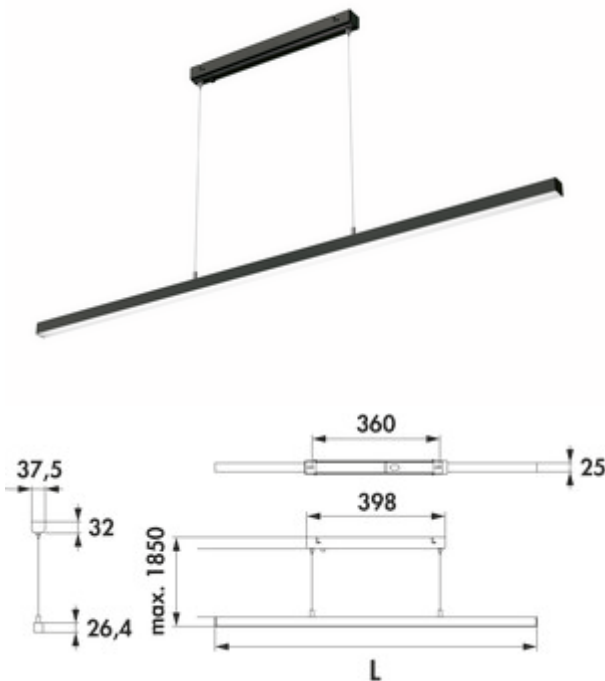

Asta LED

Product number: 7065063

Configuration: L 1500 mm, 23.2 W, black matt

Configuration options

- 7065050 | L 900 mm, 13.9 W, stainless steel colour
- 7065051 | L 1200 mm, 18.6 W, stainless steel colour
- 7065052 | L 1500 mm, 23.2 W, stainless steel colour
- 7065061 | L 900 mm, 13.9 W, black matt
- 7065062 | L 1200 mm, 18.6 W, black matt
- 7065063 | L 1500 mm, 23.2 W, black matt

- ✓ Pendant light
- ✓ 4000 K neutral white
- ✓ 23.2 watts

Pendant light. Aluminium body. Plastic cover, white incl. converter.

— 230 V

— max. 84 lumen/watt at 4000 K neutral white

— suspension max. 1850 mm

— not dimmable with on-site dimmer

— without remote control, On/Off function via on-site light switch

This product contains a light source of energy efficiency class G.

[more infos...](#)

Technical data

Article type	Luminaire	Colour temperature	4000 K neutral white
Width	1.500 mm	Illuminant type	LED
Energy efficiency class	G	Light yield	max. 84 lumen/watt at 4000 K neutral white
Transformer / converter required	Yes, included	Material cover	plastic
Mounting/Fixing	Ceiling mounting	Cover colour	white
Material housing	aluminium	Suspension	1850 mm
Switch	No	Dimmable by on-site dimmer	No
Shape	angular	Design	Pendant light
Illuminant included	Yes	Illuminant power	23.2 watts
Housing colour	black matt		

Dimensional sketch (PDF)