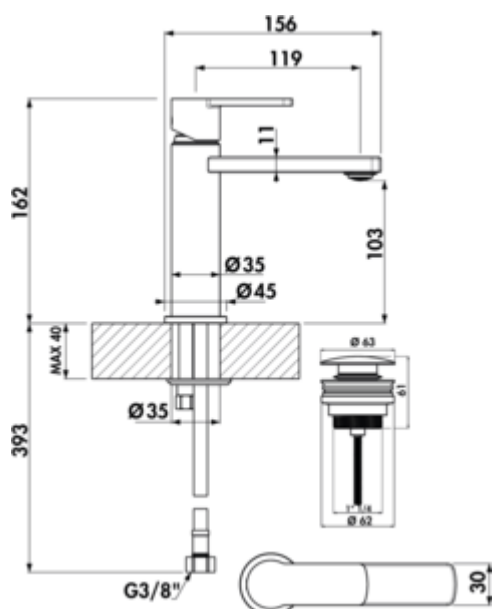

LINEA Glam 1 bathroom

Product number: 5011285

Configuration: chrome, high pressure

Configuration options

5011285 | chrome, high pressure

5011286 | black matt, high pressure

✓ Washbasin tap

✓ high pressure

Single lever faucet. With ceramic cartridge. With drain fitting Klick-Komfort (without spill-over).

— drill Ø 35 mm

BELGAQUA

[more infos...](#)

Technical data

Article type	Washbasin tap	Operating pressure	high pressure
Brand	LINEA	Width	45 mm
Number of handles	1	Material	brass
Total installation height	162 mm	Worktop thickness	40 mm
Height	162 mm	Excenter fitting	With drain fitting Klick-Komfort (without spill-over)
Outreach	119 mm	Number of tap holes	1
Discharge height	103 mm	Cartridge size	25 mm
Operating mode	Lever	Flow rate at 3 bar (cold)	8,48 l/min
Drilling diameter	35 mm	Connection type	G 3/8" F
Handle position	top	Connection size	DN 15
Cartridge with ceramic sealing discs	Yes	Connection hoses	450 mm 390 mm (usable for connection to angle valves)
Type of fitting	Single lever faucet		