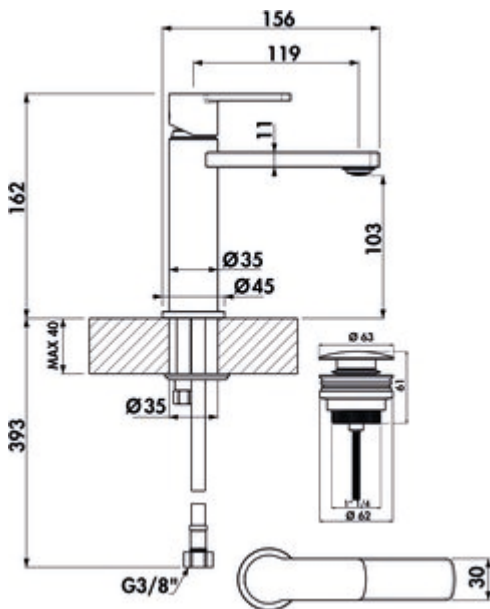

## LINEA Glam 1 bathroom

Product number: 5011285

Configuration: chrome, high pressure

### Configuration options

5011285 | chrome, high pressure

5011286 | black matt, high pressure

✓ Washbasin tap

✓ high pressure

Single lever faucet. With ceramic cartridge. With drain fitting Klick-Komfort (without spill-over).

— drill  $\varnothing$  35 mm

**BELGAQUA**

[more infos...](#)

### Technical data

Article type	Washbasin tap	Operating pressure	high pressure
Brand	LINEA	Width	45 mm
Number of handles	1	Material	brass
Total installation height	162 mm	Worktop thickness	40 mm
Outreach	119 mm	Excenter fitting	With drain fitting Klick-Komfort (without spill-over)
Discharge height	103 mm	Number of tap holes	1
Operating mode	Lever	Cartridge size	25 mm
Drilling diameter	35 mm	Flow rate at 3 bar (cold)	8,48 l/min
Handle position	top	Connection type	G 3/8" F
Cartridge with ceramic sealing discs	Yes	Connection size	DN 15
Type of fitting	Single lever faucet	Connection hoses	450 mm 390 mm (usable for connection to angle valves)