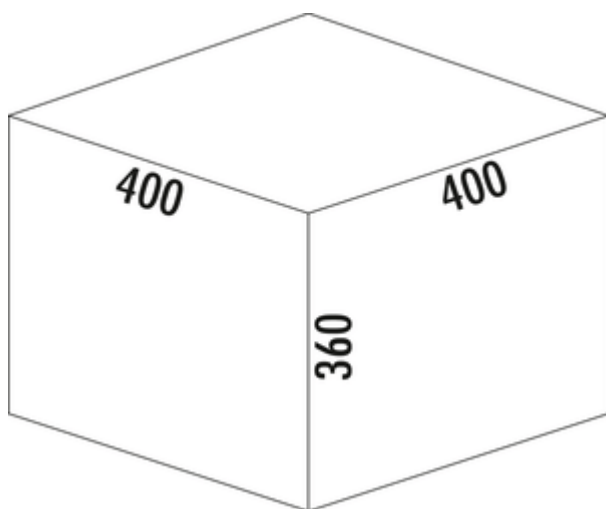

Cox[®] Base 360 S/400-1

Product number: 8012310

Configuration: light grey, H 360 mm

Configuration options

8012310 | light grey, H 360 mm

8013310 | anthracite, H 360 mm

✓ Front pull-out system

✓ full pull-out

✓ 22 l

With pull-out complete lid.

— guide rail depth 470 mm

— waste capacity 22 l

— technology: full drawer

— fitting: cabinet wall and front panel

— **with soft retraction and damping**

[more infos...](#)

Technical data

Article type	Waste collection system	Number of containers	1
Height	360 mm	Opening technology	full pull-out
Width	400 mm	Total volume	22 l
CE marking on the product	No	Volume/content container 1	22 l
Mounting/Fixing	cabinet wall front panel	Soft closing	Yes
Cabinet width	400 mm	Colour guide	silver
Shape	angular	Design	Front pull-out system
Material container	plastic	Volume/Content container	22
Colour total cover	silver	Retractable total cover	Yes
Cover	Yes	Guide rail depth	470 mm
Lid type(s)	Complete lid	Locking mechanism	With damper