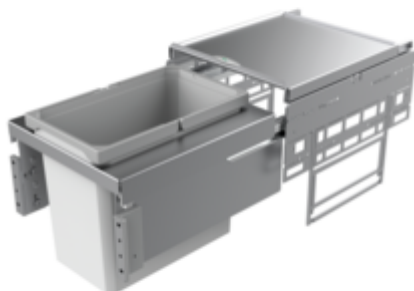

Cox[®] Base 360 S/400-1

Product number: 8012310

Configuration: light grey, H 360 mm

Configuration options

8012310 | light grey, H 360 mm

8013310 | anthracite, H 360 mm

✓ Front pull-out system

✓ full pull-out

✓ 22 l

With pull-out complete lid.

— guide rail depth 470 mm

— waste capacity 22 l

— technology: full drawer

— fitting: cabinet wall and front panel

— **with soft retraction and damping**

[more infos...](#)

Technical data

Article type	Waste collection system	Number of containers	1
Height	360 mm	Opening technology	full pull-out
Width	400 mm	Total volume	22 l
CE marking on the product	No	Volume/content container 1	22 l
Mounting/Fixing	cabinet wall front panel	Soft closing	Yes
Cabinet width	400 mm	Colour guide	silver
Shape	angular	Design	Front pull-out system
Material container	plastic	Volume/Content container	22
Colour total cover	silver	Retractable total cover	Yes
Cover	Yes	Guide rail depth	470 mm
Lid type(s)	Complete lid	Locking mechanism	With damper

Spare Parts

8012322	Cox® system container, Single bucket, light grey, 22 liters
8010153	Complete lid, Accessory, silver
8013153	Complete lid, Accessory, anthracite
8013322	Cox® system container, Single bucket, anthracite, 22 liters