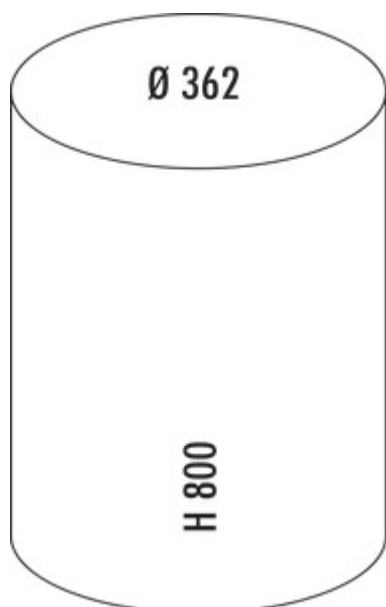

## WESCO® Big Baseboy 30

Product number: 8011523

Configuration: almond

- ✓ Free-standing containers
- ✓ footstep mechanism
- ✓ 30 l
  - waste capacity 30 litres
  - powder-coated sheet steel body and lid
  - metal insert
  - metal foot pedal with rubber tread surface
  - plastic base ring

### Technical data

Article type	Free-standing container	Opening technology	footstep mechanism
Brand	WESCO®	Total volume	30 l
Width	362 mm	Volume/content container 1	30 l
Material	powder coated steel sheet	Design	Free-standing containers
Dishwasher safe	Not dishwasher-safe	Waste bin dimensions (Wesco.de)	800 x 362
Shape	round	Old Wesco order no.	134731-23
Height insert	625 mm	Volume/Content container	30
Wide use	244 mm	Locking mechanism	With damper
Material insert	metal	Footstep material	Metal with rubber tread
Cover	Yes	Material Boden	with plastic edge
Lid type(s)	Closing-lid		