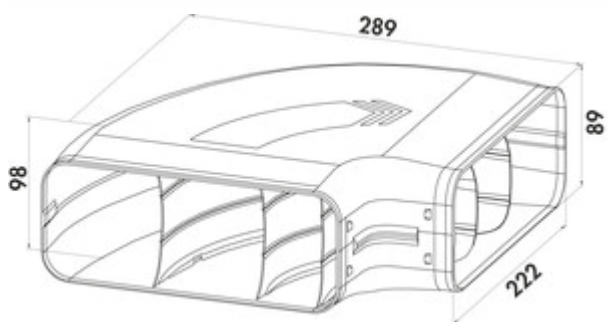

PRIME flow P-RBH 150 pipe bend horizontal 90°

Product number: 4051006

Configuration: light grey

Configuration options

4051006 | light grey

- ✓ Connecting element
- ✓ N-click system with integrated latching elements
- N-Klick system for secure connection with the universal connector
- with optimised guide vanes
- improved flow technology

[more infos...](#)

Technical data

Article type	Connecting element	System dimension	150
Brand	PRIME flow	Output drive	angular
Width	289 mm	Ventilation system	COMPAIR PRIME flow®
Mounting/Fixing	N-click system with integrated latching elements		