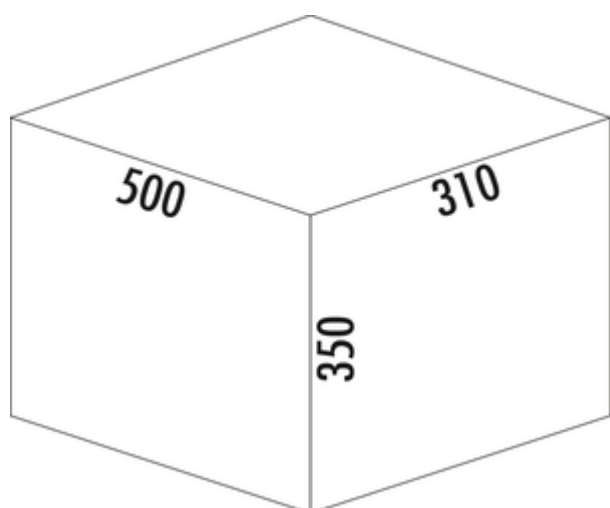

## Cox Stand-UP® 350 K/500-3

Product number: 8013404

Configuration: anthracite, H 350 mm

### Configuration options

8013404 | anthracite, H 350 mm

- ✓ Existing pull-outs
- ✓ 27 l
- ✓ Number of containers: 3

### For mounting on existing pull-outs with a shortened nominal depth of 400 mm.

- maximum frame height (dimension from the bottom of the drawer to the top edge of the frame) 245 mm
- minimum installation depth (internal dimension of the drawer) 310 mm
- waste volume 27 (2 X 7.5/ 1 x 12) l
- total height 350 mm
- installation height without complete lid 340 mm
- installation depth of the complete lid 400mm
- Complete lid can be mounted behind the upper front to save space.
- bucket height 326 mm

## Technical data

Article type	Waste collection system	Number of containers	3
Height	350 mm	Total volume	27 l
Width	500 mm	Volume/content container 1	7,5 l
Mounting/Fixing	on existing pull-outs complete lid can be mounted behind the upper front to save space	Volume/content container 2	7,5 l
Further	maximum frame height (dimension from the bottom of the drawer to the top edge of the frame) 245 mm	Volume/content container 3	12 l
Installation_height_list	350 mm	Colour guide	anthracite
Cabinet width	500 mm	Design	Existing pull-outs
Shape	angular	Volume/Content container	7,5/7,5/12
Frame colour	anthracite	Guide rail depth	400 mm
Installation depth	310 mm	Bucket height	326 mm
Material container	plastic	full lid	without complete lid 340 mm
Cover	Yes	Einbautiefe Gesamtdeckel	400 mm
Lid type(s)	Complete lid		