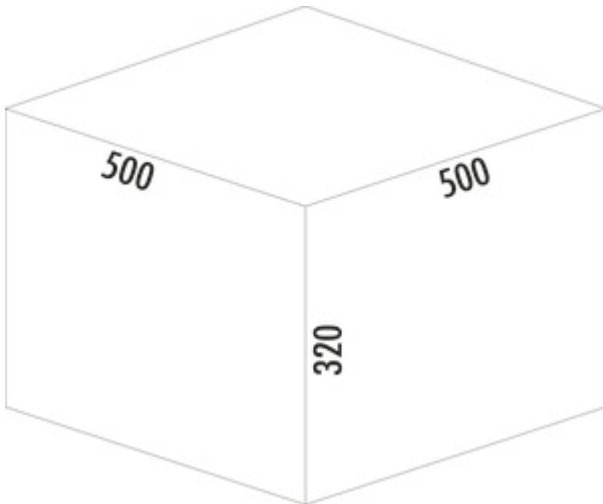

WESCO® Pullboy Vario 320 S/500-3

Product number: 8012010
Configuration: aluminium grey

Configuration options

8012010 | aluminium grey

- ✓ Existing pull-outs
- ✓ 33 l
- ✓ Number of containers: 3

With non-slip inlay mat and complete lid.

Can be cut to fit all standard drawers.

Cutting dimensions of the mat:

max. 462 x 565 mm (W x D)

min. 311 x 456 mm (W x D)

— waste capacity 33 (2 x 8/1 x 17) liters

— the ideal space saver with an installation height of only 320 mm

[more infos...](#)

Technical data

Article type	Waste collection system	Lid type(s)	Complete lid
Brand	WESCO®	Number of containers	3
Width	500 mm	Total volume	33 l
Mounting/Fixing	front panel cabinet bottom	Volume/content container 1	8 l
Installation_height_list	320 mm	Volume/content container 2	8 l
Cabinet width	500 mm	Volume/content container 3	17 l
Shape	angular	Design	Existing pull-outs
Material lid	plastic	Volume/Content container	8/8/17
Material container	plastic	Single bucket can be removed	Yes
Cover	Yes	Anti-slip mat	non-slip inlay mat can be cut to fit all standard drawers cutting dimensions max. 462 x 565 mm (W x D) cutting dimensions min. 311 x 456 mm (W x D)