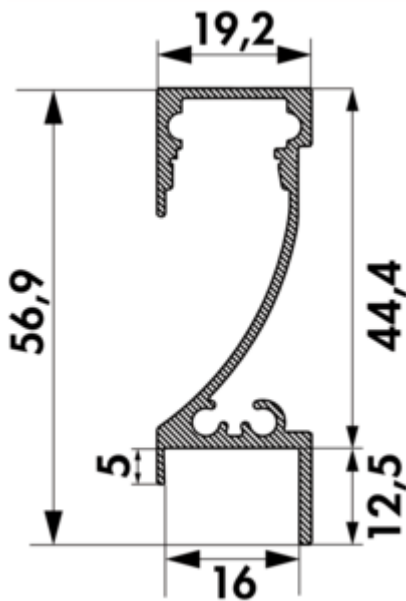

Prova colour change LED

Product number: 7061209

Configuration: single lamp, L 2600 mm, black matt

Configuration options

7061207 | single lamp, L 2600 mm, stainless steel coloured

7061209 | single lamp, L 2600 mm, black matt

- ✓ Rear wall top light
- ✓ 2700 K warm white to 6500 K cold white
- ✓ straight

Top-mounted lamp for rear walls. Aluminium LED profile, can be shortened every 25 mm, no visible LED points.

Individual lamp

- 31.2 watts, 12 V
- continuous control of the light colour from **2700 K** warm white to **6500 K** cold white
- max. 80 lumen/watt at **6500 K** cold white
- light length 2600 mm
- 2000 mm two-sided supply line
- LED strip 2600 mm, two-sided feed-in
- for 16 mm wall thickness
- LIC/MEC LED system compatible

This product contains a light source of energy efficiency class G.

More information about the LIC/MEC LED system

Technical data

Article type	Luminaire	Illuminant included	Yes
Height	56,9 mm	Housing colour	black matt
Width	2.600 mm	Colour temperature	2700 K warm white to 6500 K cold white
Energy efficiency class	G	Colour temperature adjustable	stepless
Transformer / converter required	Yes, must be ordered separately	LIC system compatible	Yes
Protection class	III	Illuminant type	LED
Mounting/Fixing	attachable	Replaceable illuminant	No
Material housing	aluminium	Light yield	max. 80 lumen/watt at 6500 K cold white
Surface/coating	matt	Connection	On both sides
Shortenability	may be shortened every 25 mm	Homogeneous light field without visible LED points	Yes
Shape	straight	Design	Rear wall top light
Length of the supply line (primary)	2.000 mm	Illuminant power	31.2 watts
Suitable wall thickness	for 16 mm wall thickness		