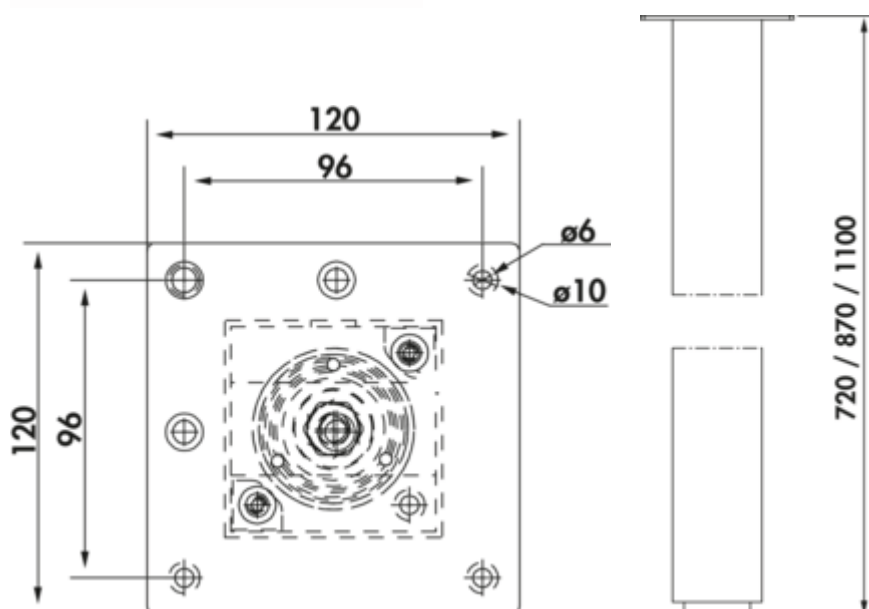

## Connero 1

Product number: 3011106  
Configuration: black matt, H 870 mm

### Configuration options

3011105 | black matt, H 720 mm  
3011106 | black matt, H 870 mm  
3011107 | black matt, H 1100 mm

- ✓ Support foot
- ✓ square
- ✓ straight

Supporting foot, square, may not be shortened.

- height plus 5 mm height adjustment
- tube 70 x 70 mm
- can be mounted flush to corner/centrally
- load-bearing capacity ca. 120 kg

[more infos...](#)

### Technical data

Article type	Support foot	Length of the supply line (primary)	1.900 mm
Height	870 mm	With mounting plate	Yes
Width	70 mm	Carrying capacity	120 kg
Properties	cannot be shortened	Tube dimension	70 x 70 mm
Mounting/Fixing	flush with the corner possible in the middle	Height adjustment	5 mm
Surface/coating	matt	Support element version	straight
Shape	square	Mounting height on console	2 mm