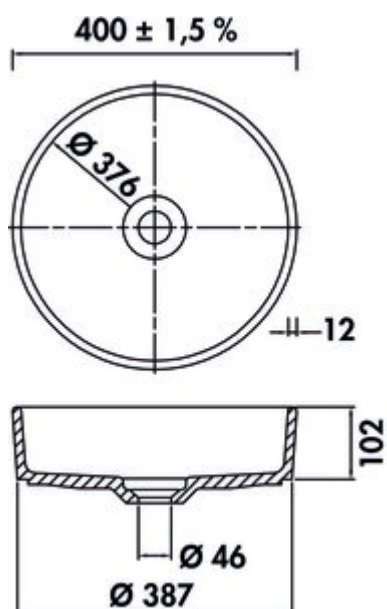

Patera 40

Product number: 1091102

Configuration: nero

Configuration options

1091100 | white glossy

1091101 | slate

1091102 | nero

- ✓ wash basin
 - ✓ ceramic
 - ✓ incl. drain with ceramic cover
- Top mounted washbasin round. Ceramics.
- incl. drain with ceramic cover
 - cut-out approx. Ø 357 mm
 - bowl can not be closed

[more infos...](#)

Technical data

Article type	Sink	Valve type	bowl can not be closed
Width	387 mm	Installation variant	wash basin
Material	ceramic	Main sink width	376 mm
Cabinet width	500 mm	Depth main sink	376 mm
Cut-out dimension	approx. Ø 357 mm	Armature bench	No
Excenter fitting	incl. drain with ceramic cover	Number of sinks	1 main sink

Dimensional sketch (PDF)

Installation dimensions (PDF)