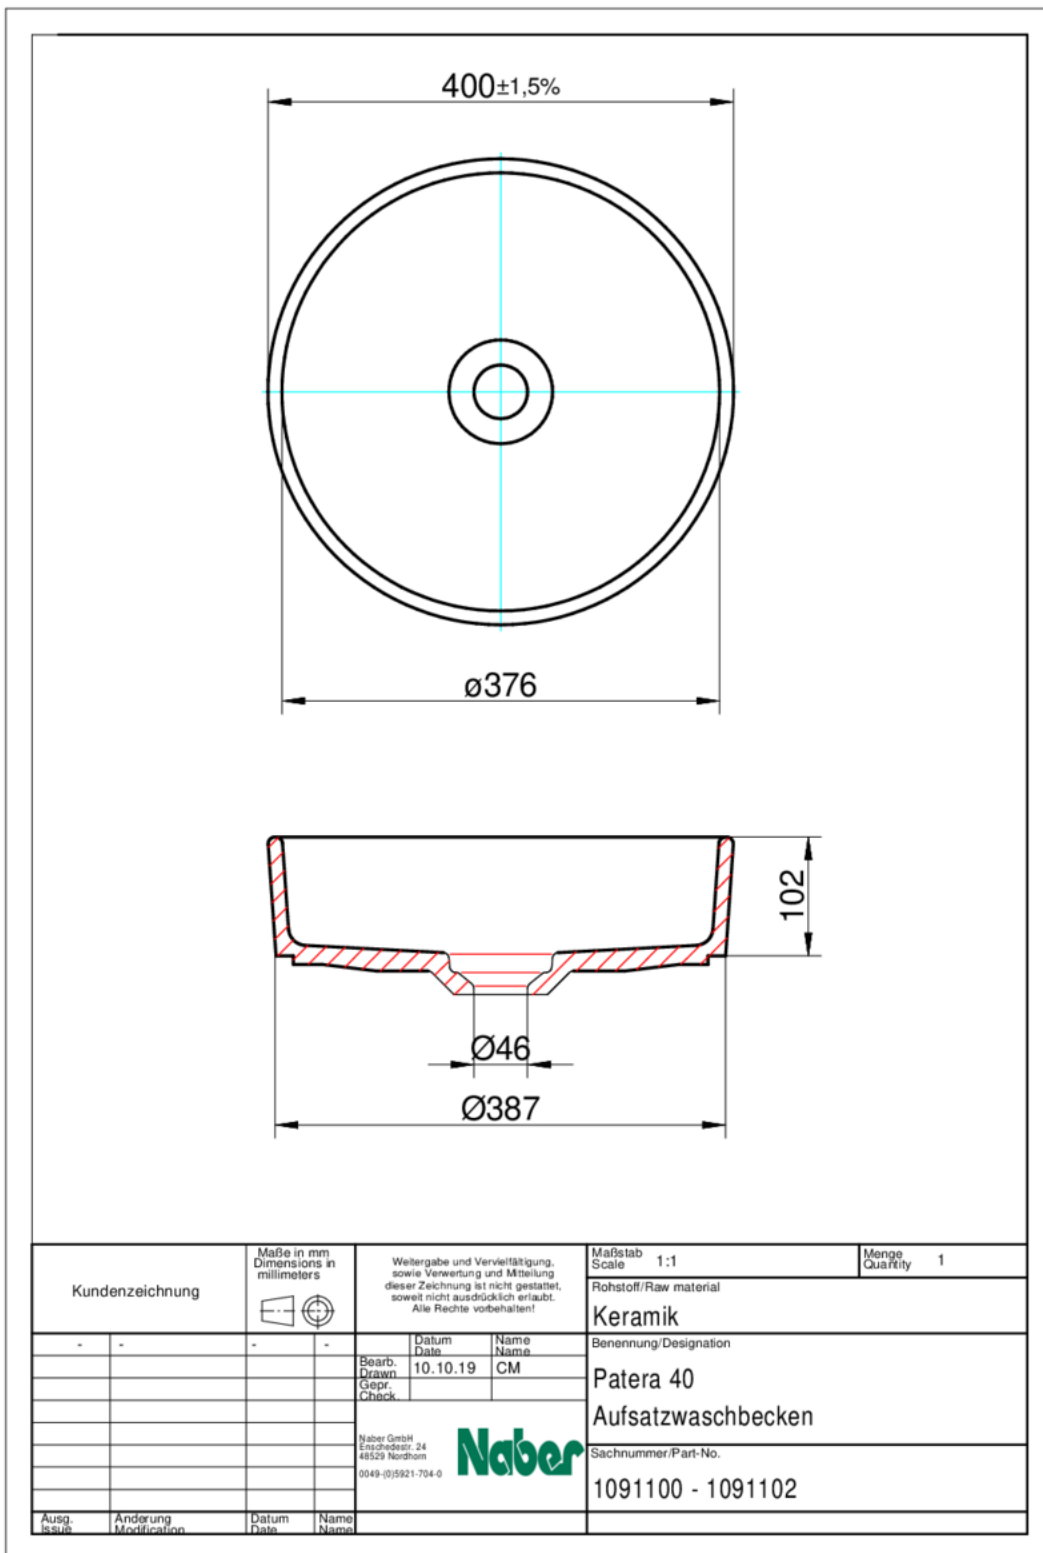

Patera 40

Product number: 1091102

Configuration: nero

Configuration options

1091100 | white glossy

1091101 | slate

1091102 | nero

- ✓ wash basin
 - ✓ ceramic
 - ✓ incl. drain with ceramic cover
- Top mounted washbasin round. Ceramics.
- incl. drain with ceramic cover
 - cut-out approx. Ø 357 mm
 - bowl can not be closed

[more infos...](#)

Technical data

Article type	Sink	Valve type	bowl can not be closed
Width	387 mm	Installation variant	wash basin
Material	ceramic	Main sink width	376 mm
Cabinet width	500 mm	Depth main sink	376 mm
Cut-out dimension	approx. Ø 357 mm	Armature bench	No
Excenter fitting	incl. drain with ceramic cover	Number of sinks	1 main sink

Dimensional sketch (PDF)

Installation dimensions (PDF)