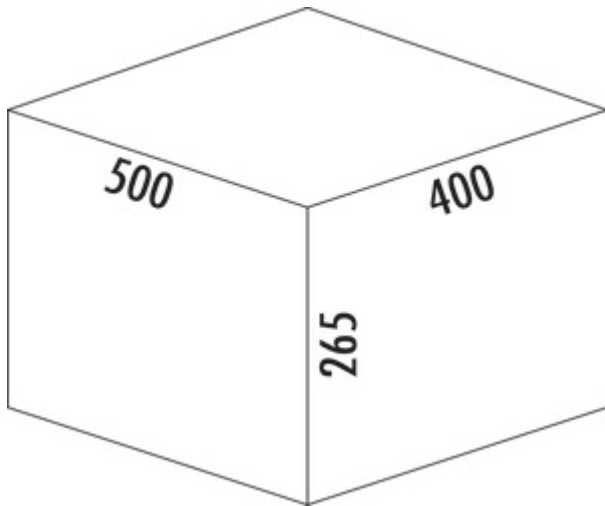

WESCO® Pullboy Versa® 265 K/500-3

Product number: 8011710

Configuration: anthracite, H 265 mm

Configuration options

8011710 | anthracite, H 265 mm

- ✓ Existing pull-outs
- ✓ 21 l
- ✓ Number of containers: 3

For mounting on existing pull-outs with a nominal depth of 400 mm.

- minimum installation depth (internal drawer dimensions) 400 mm
- waste volume 21 (3 x 7) litres
- incl. single lid
- total height 265 mm
- optional complete lid can be fitted behind the top front to save space
- base tray 462 x 400 mm (W x D), cuttable up to 304 x 380 mm (W x D)

[more infos...](#)

Technical data

Article type	Waste collection system	Cover	Yes
Brand	WESCO®	Lid type(s)	Closing-lid
Width	500 mm	Number of containers	3
Note	optional complete lid can be fitted behind the upper front to save space	Total volume	21 l
Further	base tray 462 x 400 mm (W x D) - can be cut to size	Volume/content container 1	7 l
Installation_height_list	265 mm	Volume/content container 2	7 l
Cabinet width	500 mm	Volume/content container 3	7 l
Shape	angular	Design	Existing pull-outs
Installation depth	400 mm	Volume/Content container	7/7/7
Material lid	plastic	Single bucket can be removed	Yes
Material container	plastic		