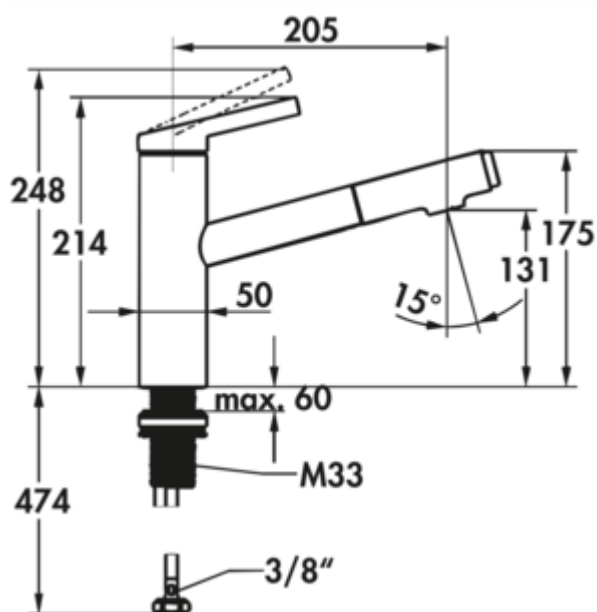

### Configuration options

5022292 | chrome, high pressure

5022293 | black matt, high pressure

- ✓ Sink faucet
- ✓ high pressure
- ✓ with swivelling/pull-out

Single lever mixer. With **swivelling/pull-out** hose with shower head (can be switched to stream or shower) and ceramic cartridge.

- swivel range 120°
- drill Ø 35 mm
- TouchProtect: protection against burns thanks to dual-shell design
- built-in protection against backflow
- pull-out shower head, extendable up to 500 mm,
- EasyLock: simple retraction of pull-out shower head
- KWC control cartridge M 35 S (with ceramic disc technology, continuously adjustable flow rate and temperature)
- temperature limitation
- flexible connection hoses 3/8"
- QuickInstallation mounting with threaded connector M33 x 1.5 with locking screws

### Technical data

Article type	Sink faucet	Material	brass
Brand	KWC	Further	Easy Lock – simple return of the pull-out shower head
Number of handles	1	Backflow preventer	Yes
Total installation height	214 mm	Hose thread	3/8"
Height	200 mm	Worktop thickness	up to 60 mm
Outreach	205 mm	TouchProtect	Yes
Outlet	with swivelling/pull-out	Number of tap holes	1
Discharge height	131 mm	Cartridge size	M 35 S
Operating mode	Lever	Temperature limiter/scald protection	Yes
Drilling diameter	35 mm	Convertible jet/shower	Yes
Handle position	top	Extension length spout	500 mm
Cartridge with ceramic sealing discs	Yes	Angle of inclination of aerator	15 °
Swivel range outlet	120°	Temperature adjustable	Yes
Type of fitting	Single lever faucet	Type of hose shower	Integrated hose spray
Operating pressure	high pressure	Flow rate at 3 bar (cold)	6,8 l/min
Width	50 mm	Flow rate at 3 bar (spray cold)	6,5 l/min