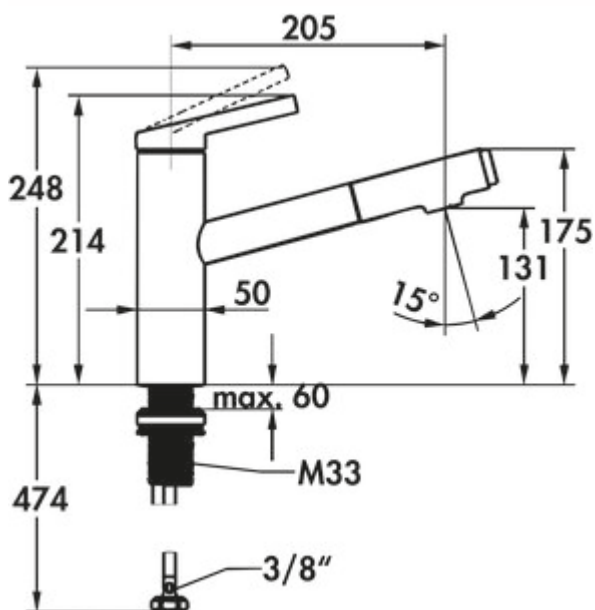

KWC Fit 2

Product number: 5022293

Configuration: black matt, high pressure

Configuration options

5022292 | chrome, high pressure

5022293 | black matt, high pressure

- ✓ Sink faucet
- ✓ high pressure
- ✓ with swivelling/pull-out

Single lever mixer. With swivelling/pull-out hose with shower head (can be switched to stream or shower) and ceramic cartridge.

- swivel range 120°
- drill Ø 35 mm
- TouchProtect: protection against burns thanks to dual-shell design
- built-in protection against backflow
- pull-out shower head, extendable up to 500 mm,
- EasyLock: simple retraction of pull-out shower head
- KWC control cartridge M 35 S (with ceramic disc technology, continuously adjustable flow rate and temperature)
- temperature limitation
- flexible connection hoses 3/8"
- QuickInstallation mounting with threaded connector M33 x 1.5 with locking screws

[more infos...](#)

Technical data

Article type	Sink faucet	Further	Easy Lock – simple return of the pull-out shower head
Brand	KWC	Backflow preventer	Yes
Number of handles	1	Hose thread	3/8"
Total installation height	214 mm	Worktop thickness	up to 60 mm
Outreach	205 mm	TouchProtect	Yes
Outlet	with swivelling/pull-out	Number of tap holes	1
Discharge height	131 mm	Cartridge size	M 35 S
Operating mode	Lever	Temperature limiter/scald protection	Yes
Drilling diameter	35 mm	Convertible jet/shower	Yes
Handle position	top	Extension length spout	500 mm
Cartridge with ceramic sealing discs	Yes	Angle of inclination of aerator	15 °
Swivel range outlet	120°	Temperature adjustable	Yes
Type of fitting	Single lever faucet	Type of hose shower	Integrated hose spray
Operating pressure	high pressure	Flow rate at 3 bar (cold)	6,8 l/min
Width	50 mm	Flow rate at 3 bar (spray cold)	6,5 l/min
Material	brass		