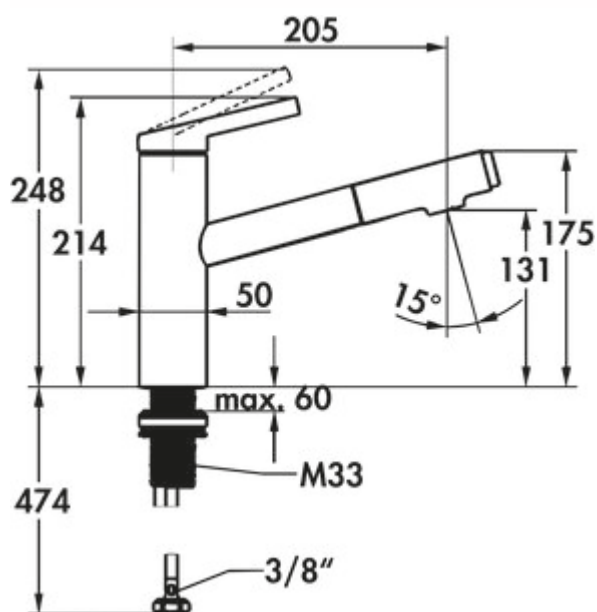

KWC Fit 2

Product number: 5022293

Configuration: black matt, high pressure

Configuration options

5022292 | chrome, high pressure

5022293 | black matt, high pressure

- ✓ Sink faucet
- ✓ high pressure
- ✓ with swivelling/pull-out

Single lever mixer. With swivelling/pull-out hose with shower head (can be switched to stream or shower) and ceramic cartridge.

- swivel range 120°
- drill Ø 35 mm
- TouchProtect: protection against burns thanks to dual-shell design
- built-in protection against backflow
- pull-out shower head, extendable up to 500 mm,
- EasyLock: simple retraction of pull-out shower head
- KWC control cartridge M 35 S (with ceramic disc technology, continuously adjustable flow rate and temperature)
- temperature limitation
- flexible connection hoses 3/8"
- QuickInstallation mounting with threaded connector M33 x 1.5 with locking screws

[more infos...](#)

Technical data

Article type	Sink faucet	Further	Easy Lock – simple return of the pull-out shower head
Brand	KWC	Backflow preventer	Yes
Number of handles	1	Hose thread	3/8"
Total installation height	214 mm	Worktop thickness	up to 60 mm
Outreach	205 mm	TouchProtect	Yes
Outlet	with swivelling/pull-out	Number of tap holes	1
Discharge height	131 mm	Cartridge size	M 35 S
Operating mode	Lever	Temperature limiter/scald protection	Yes
Drilling diameter	35 mm	Convertible jet/shower	Yes
Handle position	top	Spring-guided hose shower	No
Cartridge with ceramic sealing discs	Yes	Extension length spout	500 mm
Swivel range outlet	120°	Angle of inclination of aerator	15 °
Type of fitting	Single lever faucet	Temperature adjustable	Yes
Operating pressure	high pressure	Type of hose shower	Integrated hose spray
Width	50 mm	Flow rate at 3 bar (cold)	6,8 l/min
Material	brass	Flow rate at 3 bar (spray cold)	6,5 l/min