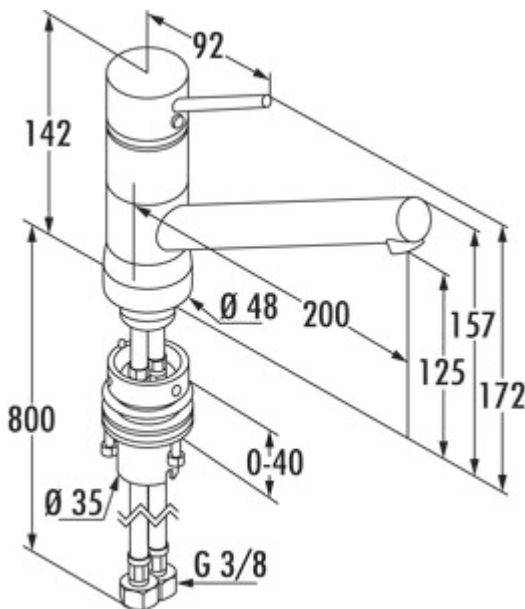

Kludi Scope 5 window fitting

Product number: 5023087

Configuration: chrome, high pressure

Configuration options

5023087 | chrome, high pressure

- ✓ Sink faucet
- ✓ high pressure
- ✓ with swivelling outlet

Single lever faucet. With swivelling outlet and ceramic cartridge. Impresses with its easy handling.

- height when tilted only 25 mm
- swivel range 360°
- drill Ø 35 mm
- including DO-IT connection hoses

[more infos...](#)

Technical data

Article type	Sink faucet	Cartridge with ceramic sealing discs	Yes
Brand	Kludi	Swivel range outlet	360°
Number of handles	1	Type of fitting	Single lever faucet
Total installation height	172 mm	Operating pressure	high pressure
Outreach	200 mm	Mounting/Fixing	including DO-IT connection hoses
Outlet	with swivelling outlet	Worktop thickness	40 mm
Discharge height	125 mm	Window fitting	Yes
Operating mode	Lever	Height tilted	25 mm
Drilling diameter	35 mm	Anti-limestone jet regulator	Yes
Handle position	top	Flow rate at 3 bar (cold)	12,5 l/min
Lever length	92 mm		