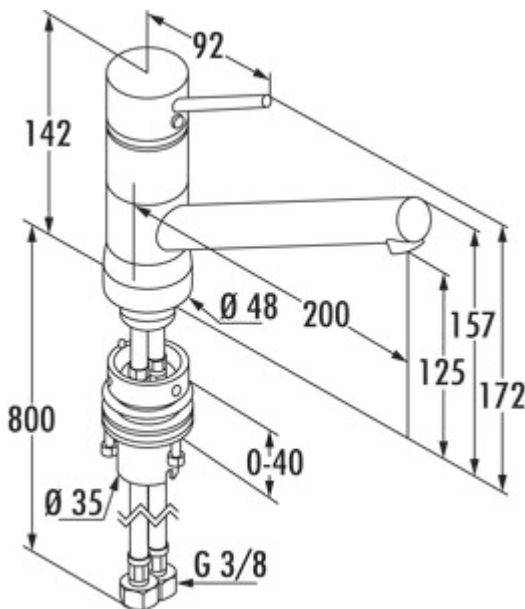

Kludi Scope 5 window fitting

Product number: 5023087

Configuration: chrome, high pressure

Configuration options

5023087 | chrome, high pressure

- ✓ Sink faucet
- ✓ high pressure
- ✓ with swivelling outlet

Single lever faucet. With swivelling outlet and ceramic cartridge. Impresses with its easy handling.

- height when tilted only 25 mm
- swivel range 360°
- drill Ø 35 mm
- including DO-IT connection hoses

[more infos...](#)

Technical data

Article type	Sink faucet	Cartridge with ceramic sealing discs	Yes
Brand	Kludi	Swivel range outlet	360°
Number of handles	1	Type of fitting	Single lever faucet
Total installation height	172 mm	Operating pressure	high pressure
Outreach	200 mm	Mounting/Fixing	including DO-IT connection hoses
Outlet	with swivelling outlet	Worktop thickness	40 mm
Discharge height	125 mm	Window fitting	Yes
Operating mode	Lever	Spring-guided hose shower	No
Drilling diameter	35 mm	Height tilted	25 mm
Handle position	top	Anti-limestone jet regulator	Yes
Lever length	92 mm	Flow rate at 3 bar (cold)	12,5 l/min