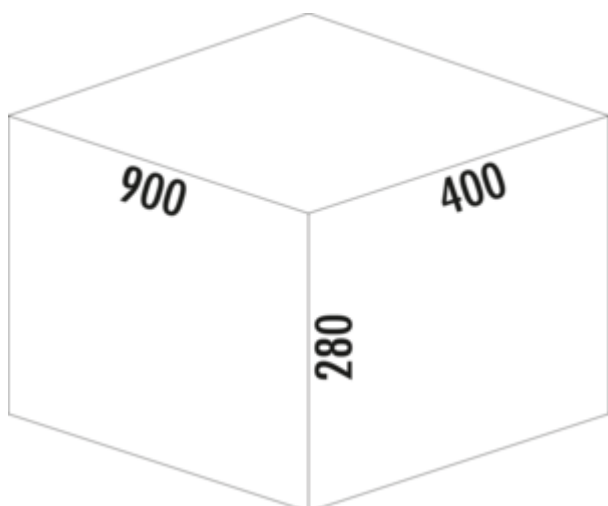

Cox Stand-UP® 280 S/900-4

Product number: 8013398

Configuration: with bio lid, anthracite, H 280 mm

Configuration options

8013397 | without bio lid, anthracite, H 280 mm

8013398 | with bio lid, anthracite, H 280 mm

- ✓ Existing pull-outs
- ✓ 46 l
- ✓ Number of containers: 4

For mounting on existing pull-outs with a nominal depth of 450 mm and 500 mm.

- maximum frame height (dimension from the bottom of the drawer to the top edge of the frame) 175 mm
- minimum installation depth (internal dimension of the drawer) 400 mm
- waste volume 46 (2 x 16/ 2 x 7) l
- total height 280 mm
- installation height without complete lid 270 mm
- Complete lid can be mounted behind the upper front to save space.
- bucket height 256 mm

[more infos...](#)

Technical data

Article type	Waste collection system	Number of containers	4
Height	280 mm	Total volume	46 l
Width	900 mm	Volume/content container 1	16 l
Mounting/Fixing	on existing pull-outs complete lid can be mounted behind the upper front to save space	Volume/content container 2	16 l
Further	maximum frame height (dimension from the bottom of the drawer to the top edge of the frame) 175 mm	Volume/content container 3	7 l
Installation_height_list	280 mm	Volume/content container 4	7 l
Cabinet width	900 mm	Colour guide	anthracite
Shape	angular	Colour container lid	anthracite/green
Frame colour	anthracite	Design	Existing pull-outs
Installation depth	400 mm	Volume/Content container	16/16/7/7
Material container	plastic	Organic lid	Yes
Colour total cover	anthracite	Guide rail depth	450 - 500 mm
Cover	Yes	Bucket height	256 mm
Lid type(s)	Complete lid	full lid	without complete lid 270 mm