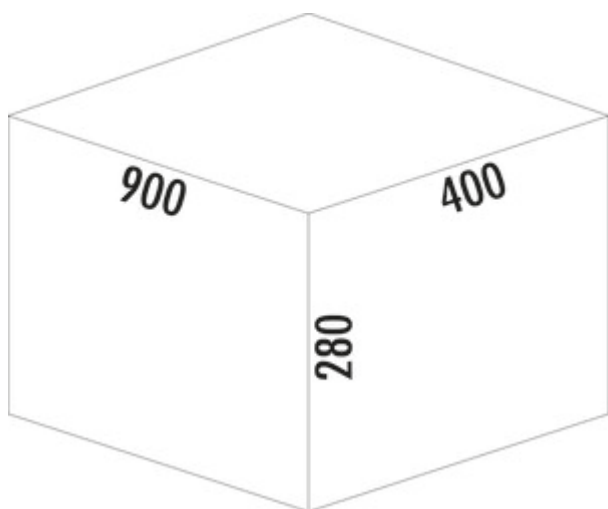

Cox Stand-UP[®] 280 S/900-4

Product number: 8013398

Configuration: with bio lid, anthracite, H 280 mm

Configuration options

8013397 | without bio lid, anthracite, H 280 mm

8013398 | with bio lid, anthracite, H 280 mm

- ✓ Existing pull-outs
- ✓ 46 l
- ✓ Number of containers: 4

For mounting on existing pull-outs with a nominal depth of 450 mm and 500 mm.

- maximum frame height (dimension from the bottom of the drawer to the top edge of the frame) 175 mm
- minimum installation depth (internal dimension of the drawer) 400 mm
- waste volume 46 (2 x 16/ 2 x 7) litres
- total height 280 mm
- installation height without complete lid 270 mm
- complete lid can be mounted behind the upper front to save space
- bucket height 256 mm

[more infos...](#)

Technical data

Article type	Waste collection system	Number of containers	4
Height	280 mm	Total volume	46 l
Width	900 mm	Volume/content container 1	16 l
Mounting/Fixing	on existing pull-outs	Volume/content container 2	16 l
Further	maximum frame height (dimension from the bottom of the drawer to the top edge of the frame) 175 mm	Volume/content container 3	7 l
Installation_height_list	without complete lid 270 mm	Volume/content container 4	7 l
Cabinet width	900 mm	Colour guide	anthracite
Shape	angular	Colour container lid	anthracite/green
Frame colour	anthracite	Design	Existing pull-outs
Material container	plastic	Volume/Content container	16/16/7/7
Colour total cover	anthracite	Organic lid	Yes
Cover	Yes	Guide rail depth	450 - 500 mm
Lid type(s)	Complete lid	Bucket height	256 mm

Dimensional sketch (PDF)

The drawing shows a perspective view of a trash bin with callouts 1 through 7. To the right, two side views show the bin's profile with dimensions: a height of 862 mm and a width of 402 mm. A front view shows a width of 280.3 mm. Below the drawing is a detailed parts list table.